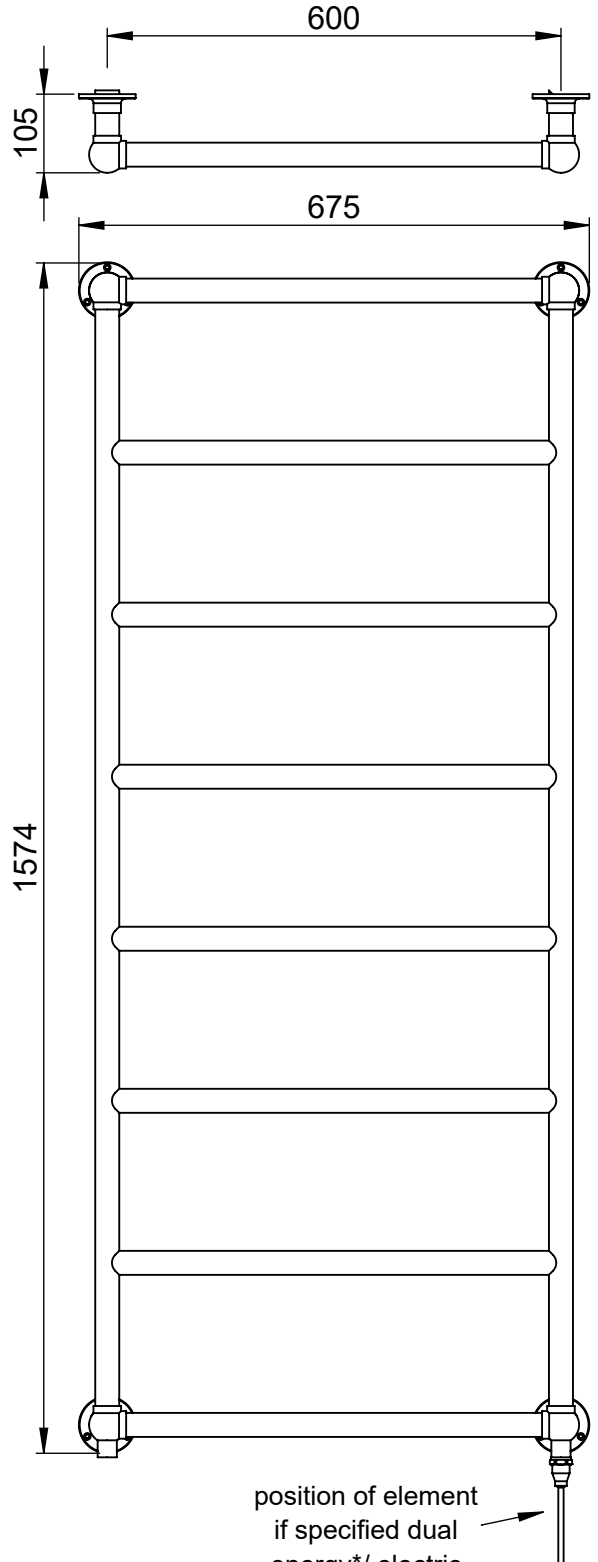

CN024 1575x675

Height: 1575
Width: 675
Depth: 105
Weight HO: kg
EO: kg

Tube ϕ : 31.8
Pipe Centres: 600
Elec. element if specified: 200
Output @ 50°C Δ T Watts: 403
BTUs: 1375

All dimensions in millimetres

Manufactured from ISO/CEN CuZn36As (BS CZ126) brass tube

*Dual energy models require a conversion-tee, consult relevant drawing for details.

Vogue UK Ltd. reserve the right to alter specifications without prior notice.
ALL MEASUREMENTS ARE NOMINAL DIMENSIONS ONLY, AND ARE NOT BINDING.