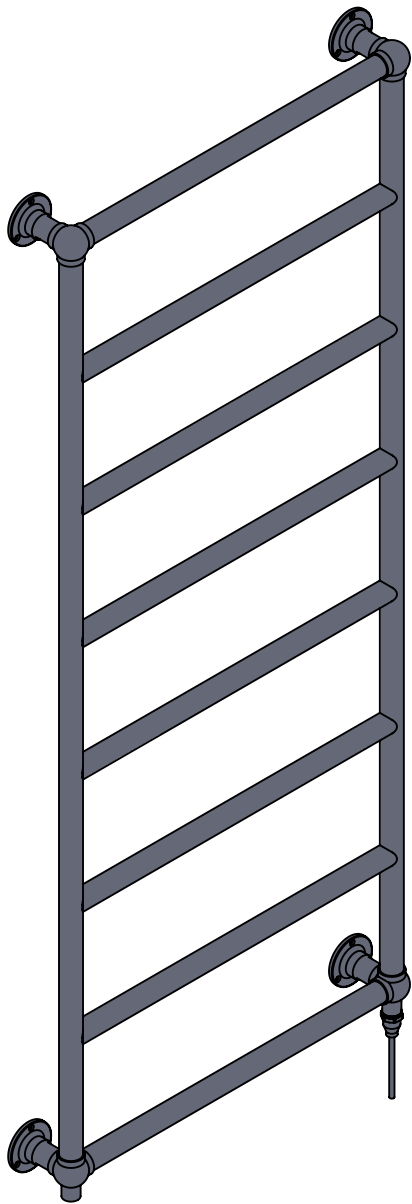

CN024 1575x675

Height: 1575
Width: 675
Depth: 105
Weight HO: kg
EO: kg

Tube ϕ : 31.8
Pipe Centres: 600
Elec. element if specified: 200
Output @ 50°C Δ T Watts: 403
BTUs: 1375

All dimensions in millimetres

Manufactured from ISO/CEN CuZn36As (BS CZ126) brass tube

*Dual energy models require a conversion-tee, consult relevant drawing for details.

Vogue UK Ltd. reserve the right to alter specifications without prior notice.
ALL MEASUREMENTS ARE NOMINAL DIMENSIONS ONLY, AND ARE NOT BINDING.