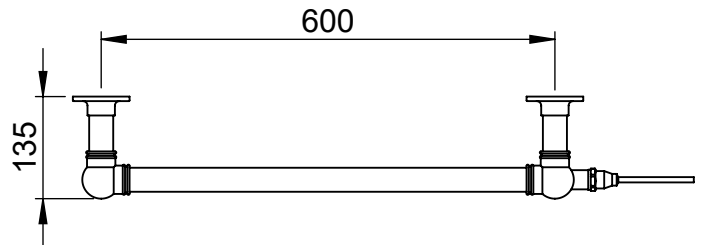

CN044 825x675

Height: 825
Width: 675
Depth: 135
Weight HO: kg
EO: kg

Tube ϕ : 31.8
Pipe Centres: 600
Elec. element if specified: 125
Output @ 50°C Δ T Watts: 213
BTUs: 727

All dimensions in millimetres

Manufactured from ISO/CEN CuZn36As (BS CZ126) brass tube

Vogue UK Ltd. reserve the right to alter specifications without prior notice.
ALL MEASUREMENTS ARE NOMINAL DIMENSIONS ONLY, AND ARE NOT BINDING.

SCALE 1:10

VOGUE
TOWEL WARMERS & RADIATORS

Strawberry Lane, Willenhall
West Midlands WV13 3RS
Tel: 01902 387000 Fax: 01902 387001
e-mail: sales@vogueuk.co.uk www.vogueuk.co.uk