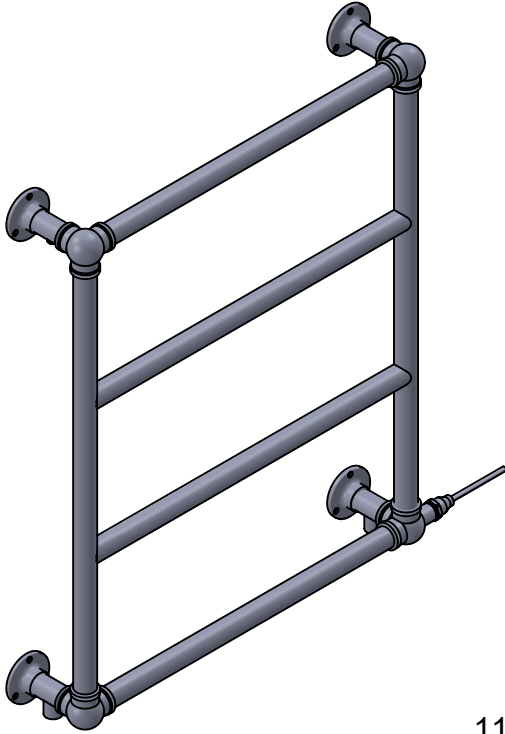

CN044 825x675

Height: 825
Width: 675
Depth: 135
Weight HO: kg
EO: kg

Tube ϕ : 31.8
Pipe Centres: 600
Elec. element if specified: 125
Output @ 50°C Δ T Watts: 213
BTUs: 727

All dimensions in millimetres

Manufactured from ISO/CEN CuZn36As (BS CZ126) brass tube