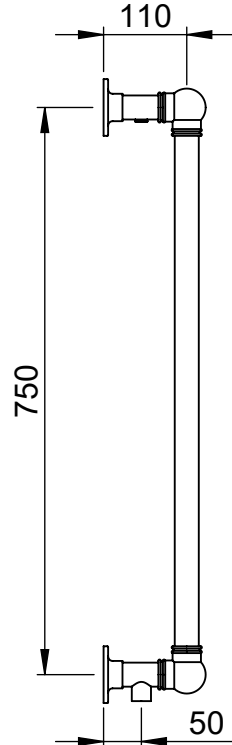

CN044 825x675

Height: 825
Width: 675
Depth: 135
Weight HO: kg
EO: kg

Tube ϕ : 31.8
Pipe Centres: 600
Elec. element if specified: 125
Output @ 50°C Δ T Watts: 213
BTUs: 727

All dimensions in millimetres

Manufactured from ISO/CEN CuZn36As (BS CZ126) brass tube

Vogue UK Ltd. reserve the right to alter specifications without prior notice.
ALL MEASUREMENTS ARE NOMINAL DIMENSIONS ONLY, AND ARE NOT BINDING.

SCALE 1:10

VOGUE
TOWEL WARMERS & RADIATORS

Strawberry Lane, Willenhall
West Midlands WV13 3RS
Tel: 01902 387000 Fax: 01902 387001
e-mail: sales@vogueuk.co.uk www.vogueuk.co.uk