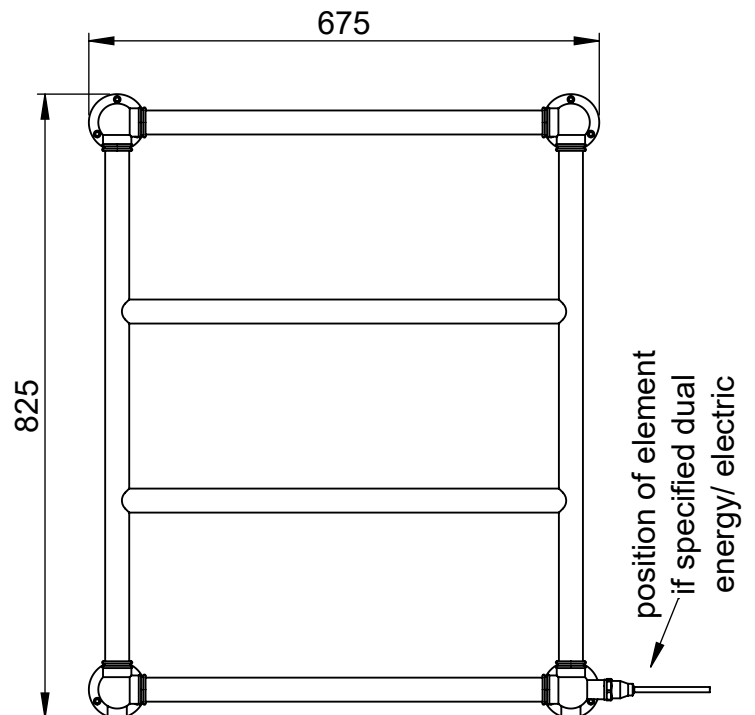

CN044 825x675

Height: 825
Width: 675
Depth: 135
Weight HO: kg
EO: kg

Tube ϕ : 31.8
Pipe Centres: 600
Elec. element if specified: 125
Output @ 50°C Δ T Watts: 213
BTUs: 727

All dimensions in millimetres

Manufactured from ISO/CEN CuZn36As (BS CZ126) brass tube

Vogue UK Ltd. reserve the right to alter specifications without prior notice.
ALL MEASUREMENTS ARE NOMINAL DIMENSIONS ONLY, AND ARE NOT BINDING.

SCALE 1:10

VOGUE
TOWEL WARMERS & RADIATORS

Strawberry Lane, Willenhall
West Midlands WV13 3RS
Tel: 01902 387000 Fax: 01902 387001
e-mail: sales@vogueuk.co.uk www.vogueuk.co.uk