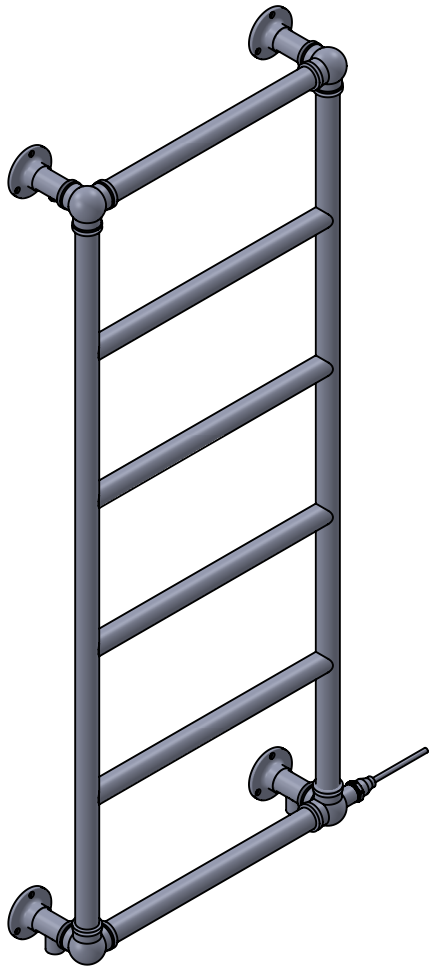

CN044 1275x525

Height: 1275
Width: 525
Depth: 135
Weight HO: kg
EO: kg

Tube ϕ : 31.8
Pipe Centres: 450
Elec. element if specified: 150
Output @ 50°C Δ T Watts: 269
BTUs: 918

All dimensions in millimetres

Manufactured from ISO/CEN CuZn36As (BS CZ126) brass tube

Vogue UK Ltd. reserve the right to alter specifications without prior notice.
ALL MEASUREMENTS ARE NOMINAL DIMENSIONS ONLY, AND ARE NOT BINDING.