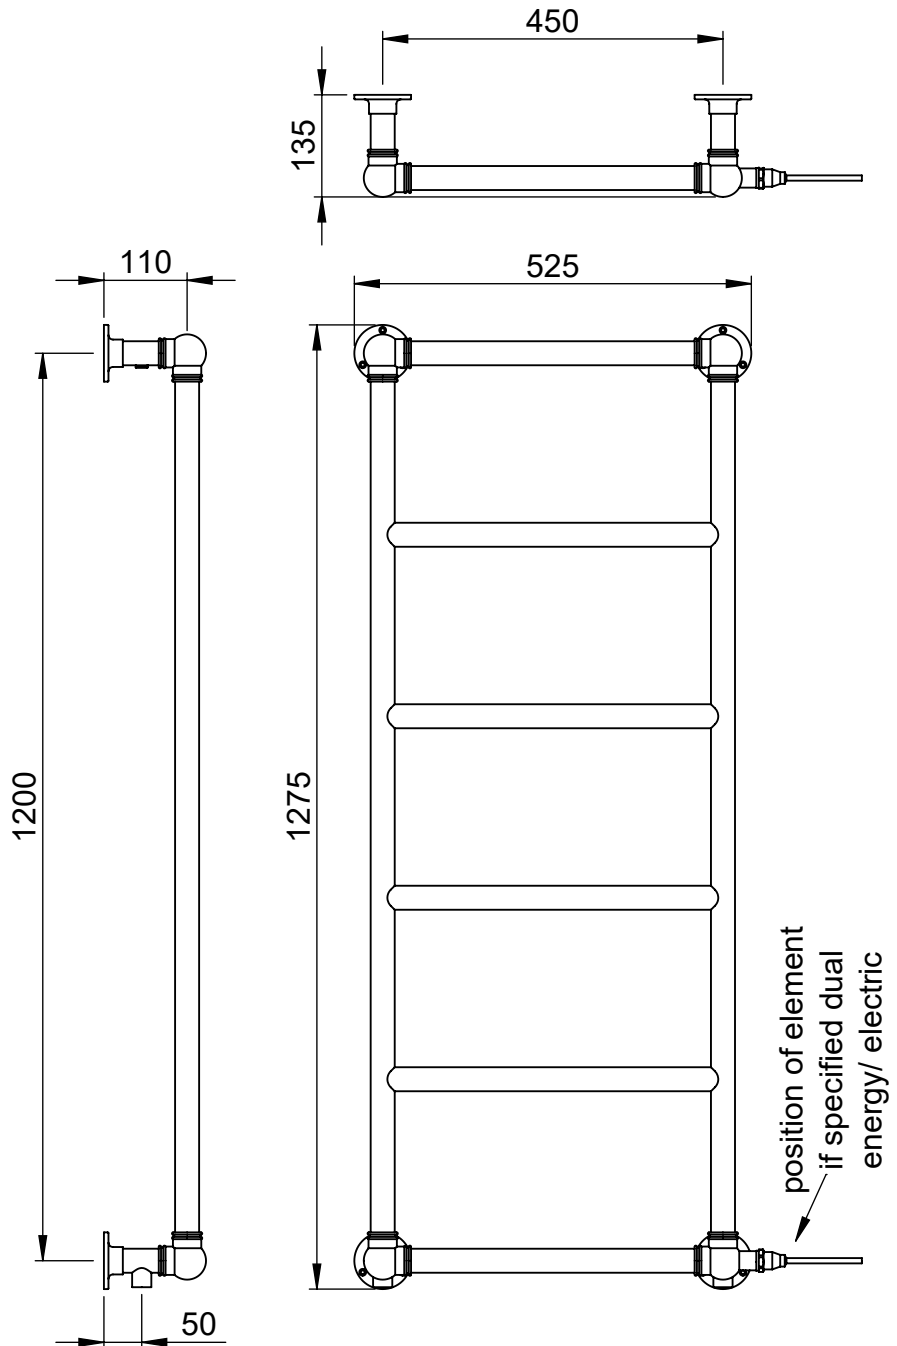

CN044 1275x525

Height: 1275
Width: 525
Depth: 135
Weight HO: kg
EO: kg

Tube ϕ : 31.8
Pipe Centres: 450
Elec. element if specified: 150
Output @ 50°C Δ T Watts: 269
BTUs: 918

All dimensions in millimetres

Manufactured from ISO/CEN CuZn36As (BS CZ126) brass tube

Vogue UK Ltd. reserve the right to alter specifications without prior notice.
ALL MEASUREMENTS ARE NOMINAL DIMENSIONS ONLY, AND ARE NOT BINDING.