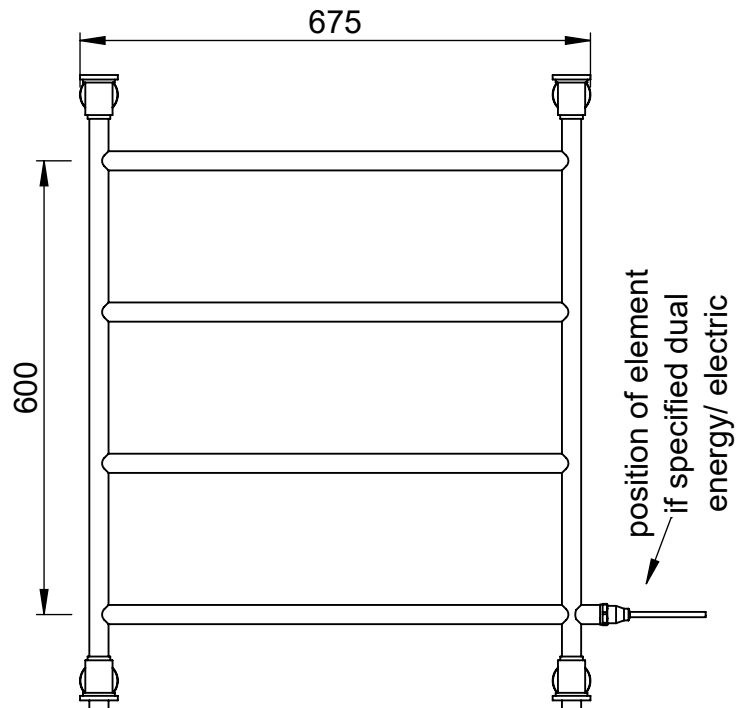

CN060 825x675

Height: 825
Width: 675
Depth: 125
Weight HO: kg
EO: kg

Tube ϕ : 25.4
Pipe Centres: 625
Elec. element if specified: 100
Output @ 50°C Δ T Watts: 181
BTUs: 618

All dimensions in millimetres

Manufactured from ISO/CEN CuZn36As (BS CZ126) brass tube

Vogue UK Ltd. reserve the right to alter specifications without prior notice.
ALL MEASUREMENTS ARE NOMINAL DIMENSIONS ONLY, AND ARE NOT BINDING.

SCALE 1:10

VOGUE
TOWEL WARMERS & RADIATORS

Strawberry Lane, Willenhall
West Midlands WV13 3RS
Tel: 01902 387000 Fax: 01902 387001
e-mail: sales@vogueuk.co.uk www.vogueuk.co.uk