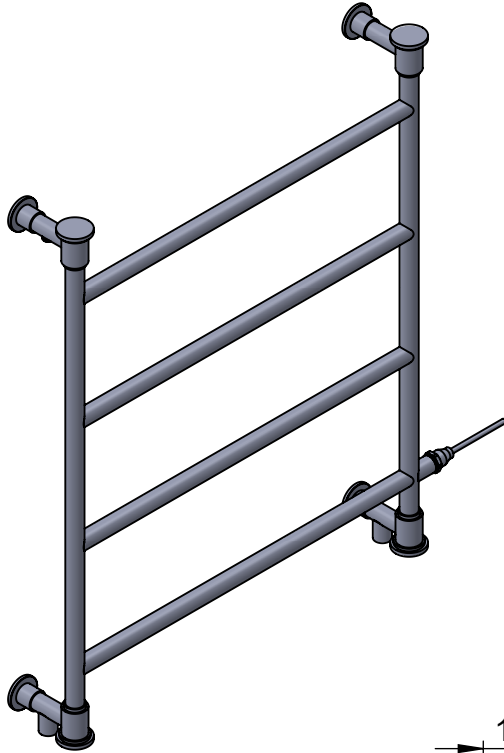

CN060 825x675

Height: 825
Width: 675
Depth: 125
Weight HO: kg
EO: kg

Tube ϕ : 25.4
Pipe Centres: 625
Elec. element if specified: 100
Output @ 50°C Δ T Watts: 181
BTUs: 618

All dimensions in millimetres

Manufactured from ISO/CEN CuZn36As (BS CZ126) brass tube