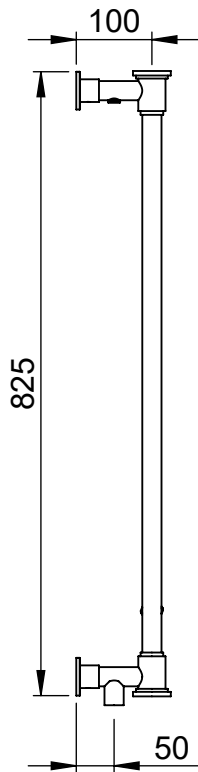

CN060 825x675

Height: 825
Width: 675
Depth: 125
Weight HO: kg
EO: kg

Tube ϕ : 25.4
Pipe Centres: 625
Elec. element if specified: 100
Output @ 50°C Δ T Watts: 181
BTUs: 618

All dimensions in millimetres

Manufactured from ISO/CEN CuZn36As (BS CZ126) brass tube

Vogue UK Ltd. reserve the right to alter specifications without prior notice.
ALL MEASUREMENTS ARE NOMINAL DIMENSIONS ONLY, AND ARE NOT BINDING.

SCALE 1:10

VOGUE
TOWEL WARMERS & RADIATORS

Strawberry Lane, Willenhall
West Midlands WV13 3RS
Tel: 01902 387000 Fax: 01902 387001
e-mail: sales@vogueuk.co.uk www.vogueuk.co.uk