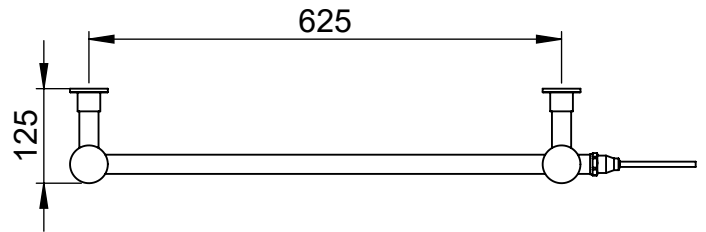

CN060 825x675

Height: 825
Width: 675
Depth: 125
Weight HO: kg
EO: kg

Tube ϕ : 25.4
Pipe Centres: 625
Elec. element if specified: 100
Output @ 50°C Δ T Watts: 181
BTUs: 618

All dimensions in millimetres

Manufactured from ISO/CEN CuZn36As (BS CZ126) brass tube

Vogue UK Ltd. reserve the right to alter specifications without prior notice.
ALL MEASUREMENTS ARE NOMINAL DIMENSIONS ONLY, AND ARE NOT BINDING.

SCALE 1:10

VOGUE
TOWEL WARMERS & RADIATORS

Strawberry Lane, Willenhall
West Midlands WV13 3RS
Tel: 01902 387000 Fax: 01902 387001
e-mail: sales@vogueuk.co.uk www.vogueuk.co.uk