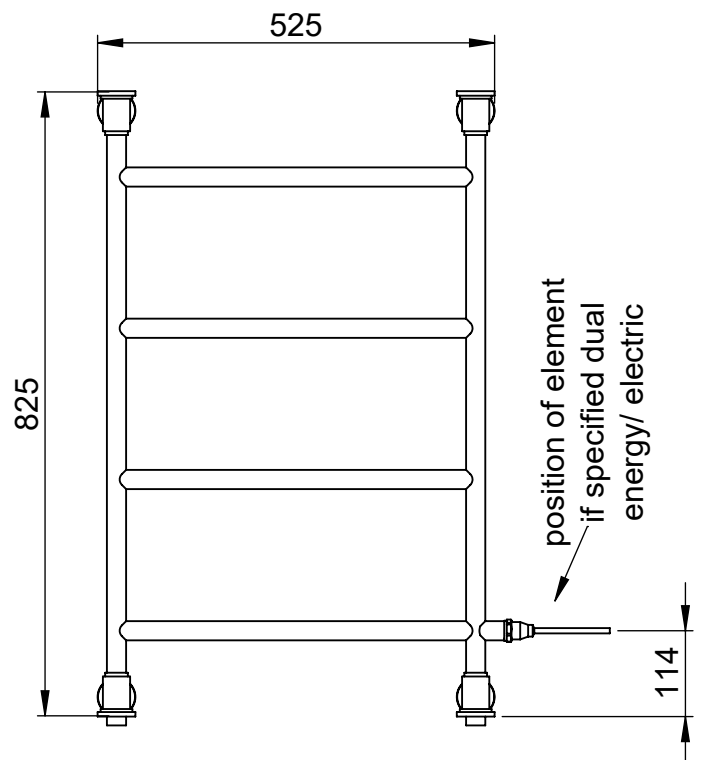

CN060 825x525

Height: 825
Width: 525
Depth: 125
Weight HO: kg
EO: kg

Tube ϕ : 25.4
Pipe Centres: 475
Elec. element if specified: 75
Output @ 50°C Δ T Watts: 156
BTUs: 532

All dimensions in millimetres

Manufactured from ISO/CEN CuZn36As (BS CZ126) brass tube

Vogue UK Ltd. reserve the right to alter specifications without prior notice.
ALL MEASUREMENTS ARE NOMINAL DIMENSIONS ONLY, AND ARE NOT BINDING.

SCALE 1:10

VOGUE
TOWEL WARMERS & RADIATORS

Strawberry Lane, Willenhall
West Midlands WV13 3RS
Tel: 01902 387000 Fax: 01902 387001
e-mail:sales@vogueuk.co.uk www.vogueuk.co.uk