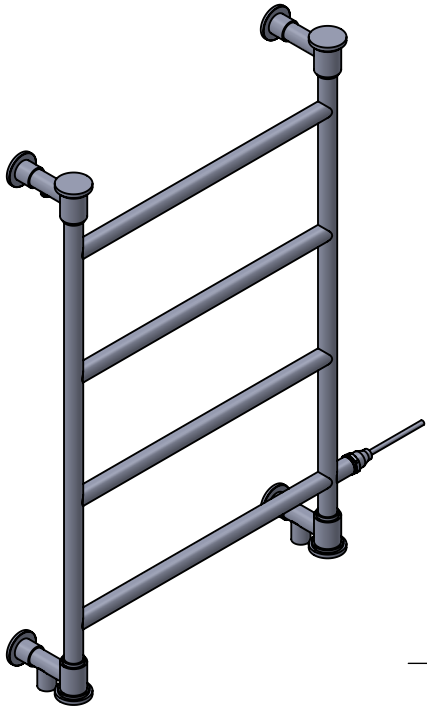

CN060 825x525

Height: 825
Width: 525
Depth: 125
Weight HO: kg
EO: kg

Tube ϕ : 25.4
Pipe Centres: 475
Elec. element if specified: 75
Output @ 50°C Δ T Watts: 156
BTUs: 532

All dimensions in millimetres

Manufactured from ISO/CEN CuZn36As (BS CZ126) brass tube