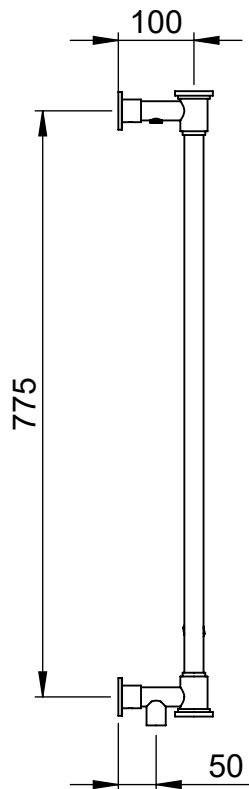

CN060 825x525

Height: 825
Width: 525
Depth: 125
Weight HO: kg
EO: kg

Tube ϕ : 25.4
Pipe Centres: 475
Elec. element if specified: 75
Output @ 50°C Δ T Watts: 156
BTUs: 532

All dimensions in millimetres

Manufactured from ISO/CEN CuZn36As (BS CZ126) brass tube

Vogue UK Ltd. reserve the right to alter specifications without prior notice.
ALL MEASUREMENTS ARE NOMINAL DIMENSIONS ONLY, AND ARE NOT BINDING.

SCALE 1:10

VOGUE
TOWEL WARMERS & RADIATORS

Strawberry Lane, Willenhall
West Midlands WV13 3RS
Tel: 01902 387000 Fax: 01902 387001
e-mail:sales@vogueuk.co.uk www.vogueuk.co.uk