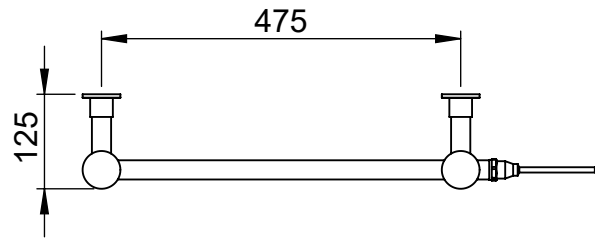

CN060 825x525

Height: 825
Width: 525
Depth: 125
Weight HO: kg
EO: kg

Tube ϕ : 25.4
Pipe Centres: 475
Elec. element if specified: 75
Output @ 50°C Δ T Watts: 156
BTUs: 532

All dimensions in millimetres

Manufactured from ISO/CEN CuZn36As (BS CZ126) brass tube

Vogue UK Ltd. reserve the right to alter specifications without prior notice.
ALL MEASUREMENTS ARE NOMINAL DIMENSIONS ONLY, AND ARE NOT BINDING.

SCALE 1:10

VOGUE
TOWEL WARMERS & RADIATORS

Strawberry Lane, Willenhall
West Midlands WV13 3RS
Tel: 01902 387000 Fax: 01902 387001
e-mail:sales@vogueuk.co.uk www.vogueuk.co.uk