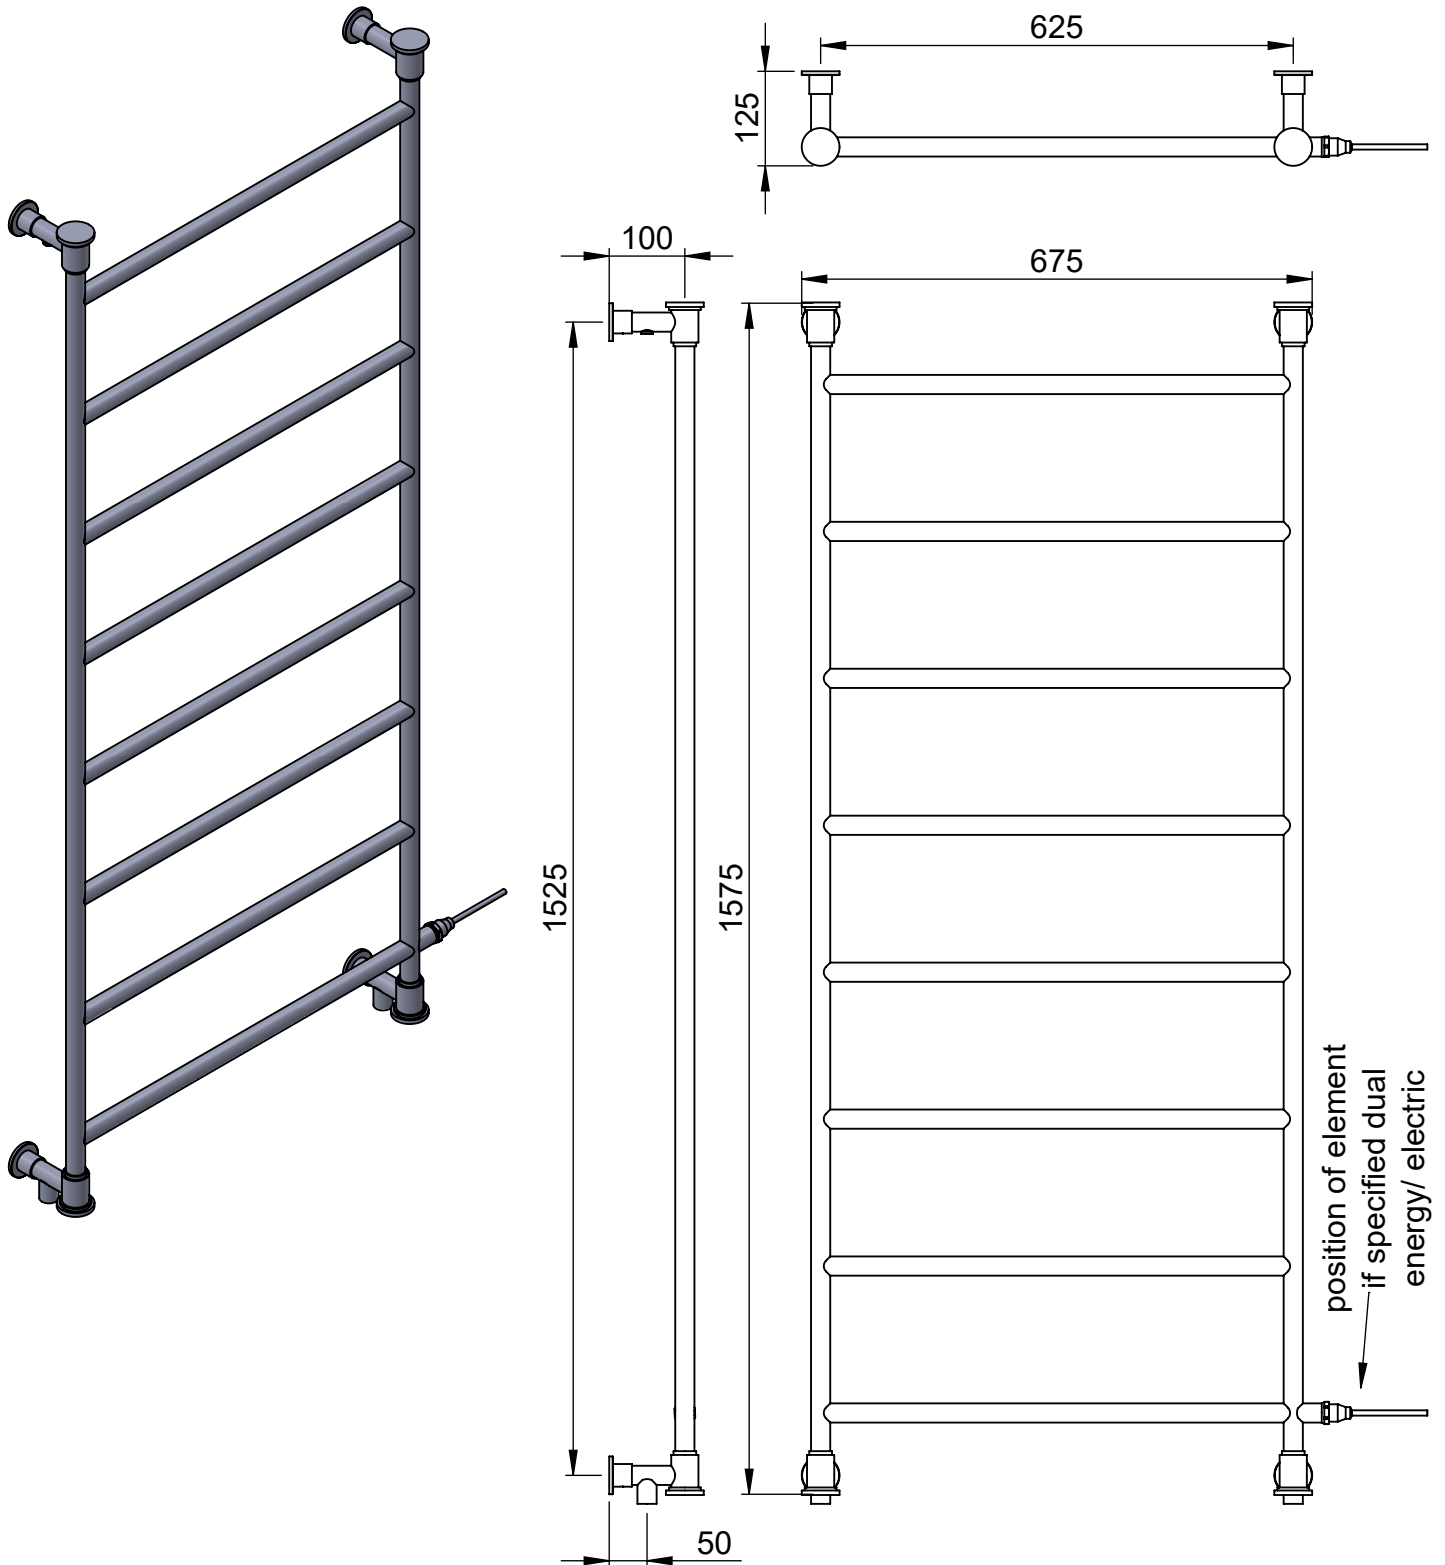

CN060

1575x675

Height: 1575
 Width: 675
 Depth: 125
 Weight HO: kg
 EO: kg

Tube ϕ : 25.4
 Pipe Centres: 625
 Elec. element if specified: 200
 Output @ 50°C Δ T Watts: 344
 BTUs: 1174

All dimensions in millimetres

Manufactured from ISO/CEN CuZn36As (BS CZ126) brass tube

Vogue UK Ltd. reserve the right to alter specifications without prior notice.
 ALL MEASUREMENTS ARE NOMINAL DIMENSIONS ONLY, AND ARE NOT BINDING.