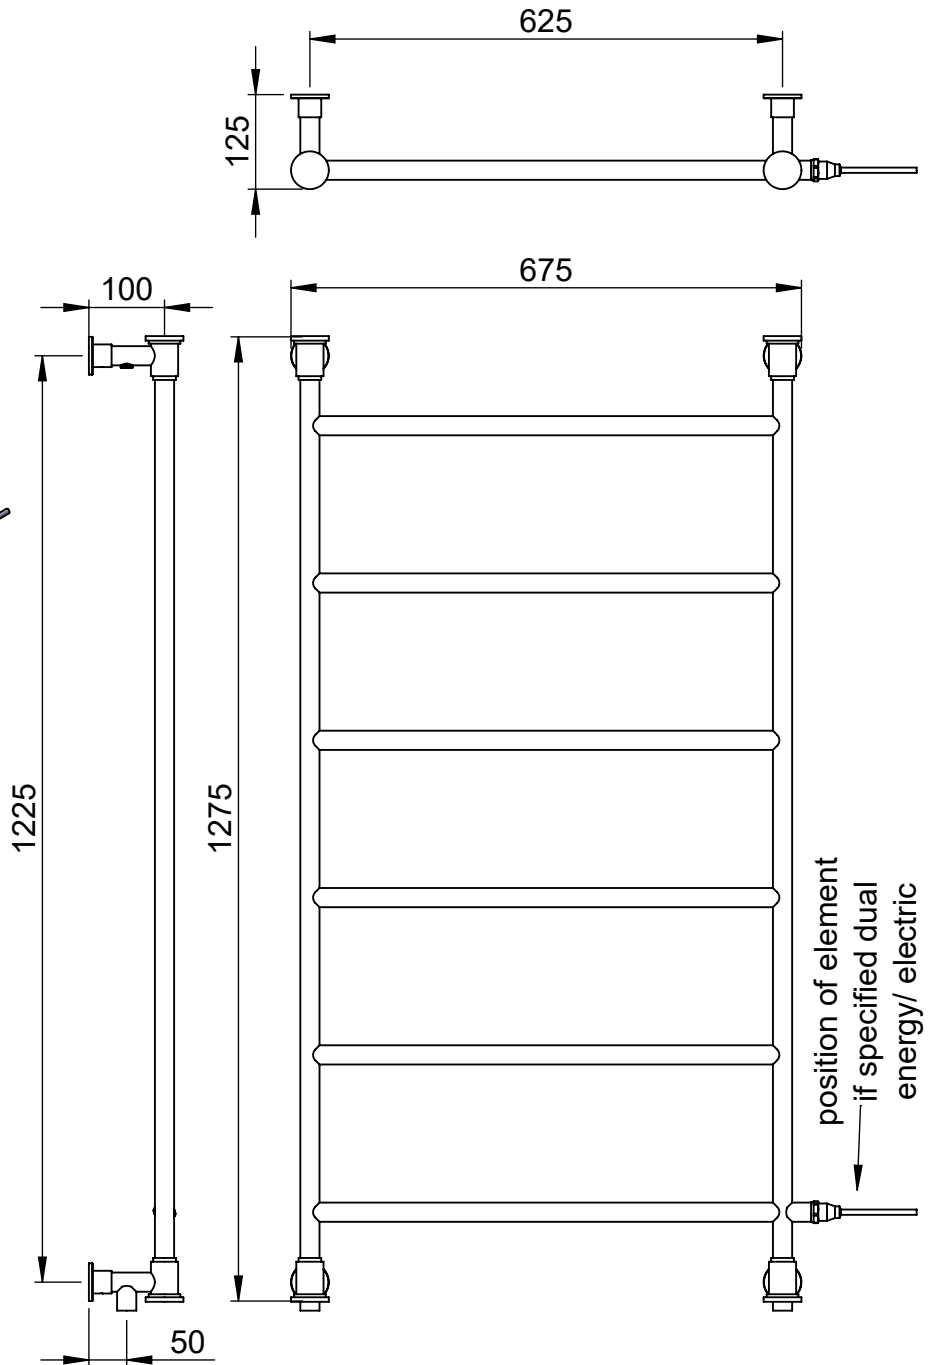

CN060 1275x675

Height: 1275
Width: 675
Depth: 125
Weight HO: kg
EO: kg

Tube ϕ : 25.4
Pipe Centres: 625
Elec. element if specified: 150
Output @ 50°C Δ T Watts: 269
BTUs: 918

All dimensions in millimetres

Manufactured from ISO/CEN CuZn36As (BS CZ126) brass tube

Vogue UK Ltd. reserve the right to alter specifications without prior notice.
ALL MEASUREMENTS ARE NOMINAL DIMENSIONS ONLY, AND ARE NOT BINDING.