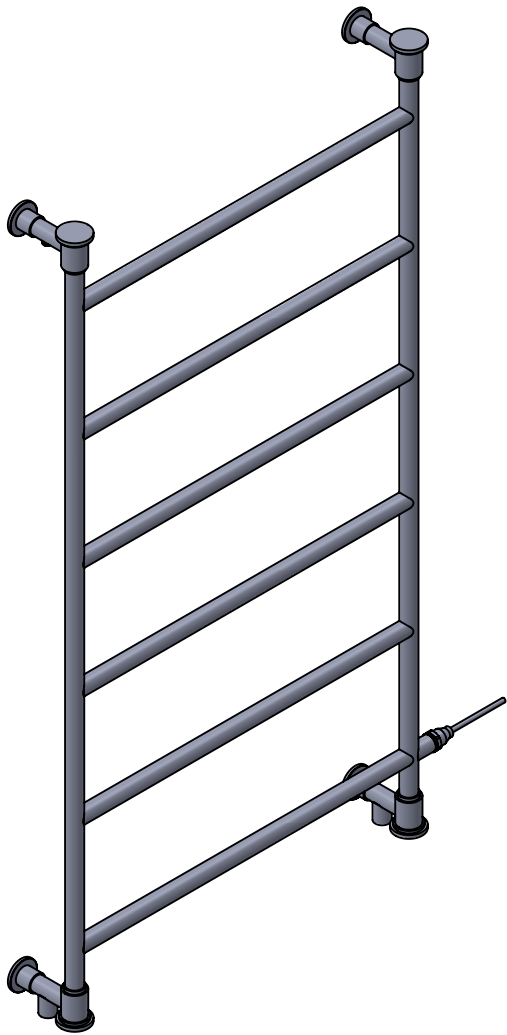

CN060 1275x675

Height: 1275
Width: 675
Depth: 125
Weight HO: kg
EO: kg

Tube ϕ : 25.4
Pipe Centres: 625
Elec. element if specified: 150
Output @ 50°C Δ T Watts: 269
BTUs: 918

All dimensions in millimetres

Manufactured from ISO/CEN CuZn36As (BS CZ126) brass tube

Vogue UK Ltd. reserve the right to alter specifications without prior notice.
ALL MEASUREMENTS ARE NOMINAL DIMENSIONS ONLY, AND ARE NOT BINDING.