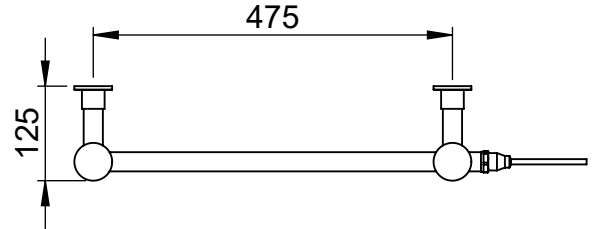

CN060 1275x525

Height: 1275
Width: 525
Depth: 125
Weight HO: kg
EO: kg

Tube ϕ : 25.4
Pipe Centres: 475
Elec. element if specified: 125
Output @ 50°C Δ T Watts: 231
BTUs: 788

All dimensions in millimetres

Manufactured from ISO/CEN CuZn36As (BS CZ126) brass tube

Vogue UK Ltd. reserve the right to alter specifications without prior notice.
ALL MEASUREMENTS ARE NOMINAL DIMENSIONS ONLY, AND ARE NOT BINDING.