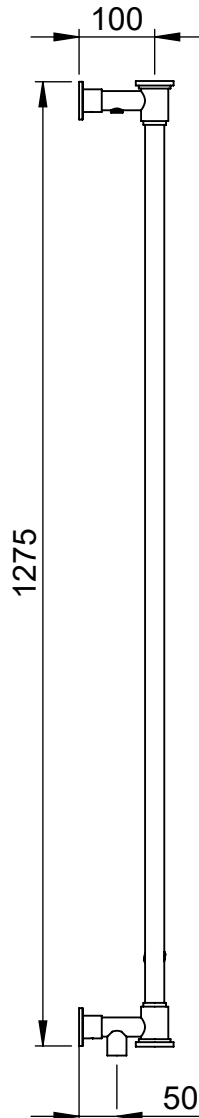

CN060 1275x525

Height: 1275
Width: 525
Depth: 125
Weight HO: kg
EO: kg

Tube ϕ : 25.4
Pipe Centres: 475
Elec. element if specified: 125
Output @ 50°C Δ T Watts: 231
BTUs: 788

All dimensions in millimetres

Manufactured from ISO/CEN CuZn36As (BS CZ126) brass tube

Vogue UK Ltd. reserve the right to alter specifications without prior notice.
ALL MEASUREMENTS ARE NOMINAL DIMENSIONS ONLY, AND ARE NOT BINDING.