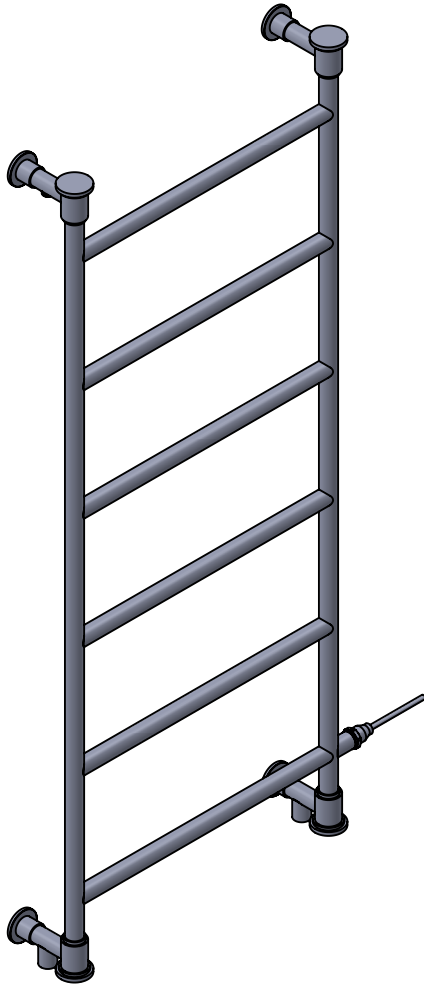

CN060 1275x525

Height: 1275
Width: 525
Depth: 125
Weight HO: kg
EO: kg

Tube ϕ : 25.4
Pipe Centres: 475
Elec. element if specified: 125
Output @ 50°C Δ T Watts: 231
BTUs: 788

All dimensions in millimetres

Manufactured from ISO/CEN CuZn36As (BS CZ126) brass tube

Vogue UK Ltd. reserve the right to alter specifications without prior notice.
ALL MEASUREMENTS ARE NOMINAL DIMENSIONS ONLY, AND ARE NOT BINDING.