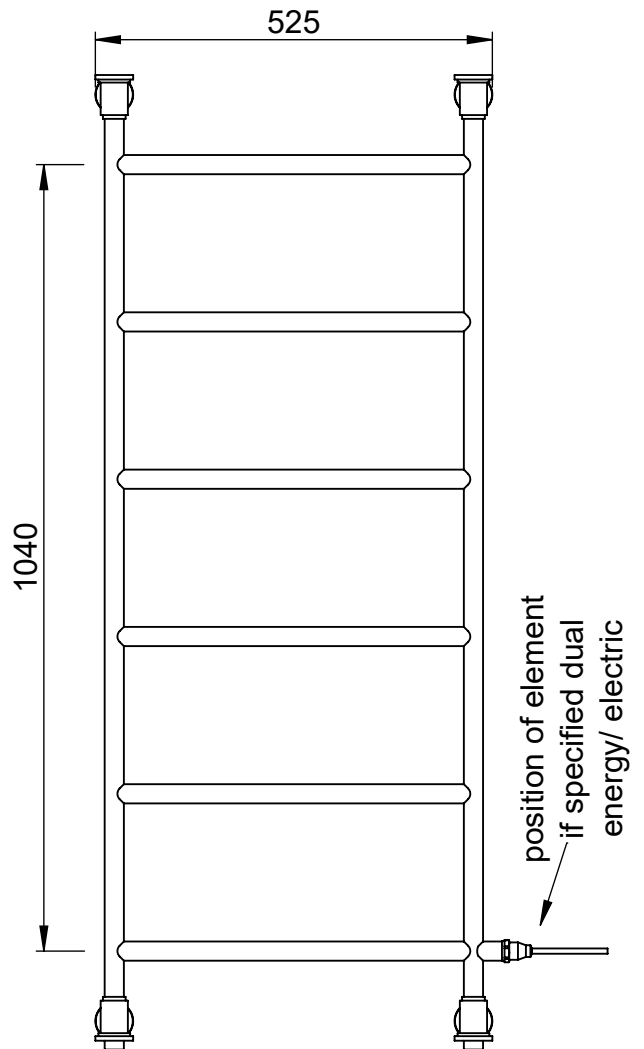

CN060 1275x525

Height: 1275
Width: 525
Depth: 125
Weight HO: kg
EO: kg

Tube ϕ : 25.4
Pipe Centres: 475
Elec. element if specified: 125
Output @ 50°C Δ T Watts: 231
BTUs: 788

All dimensions in millimetres

Manufactured from ISO/CEN CuZn36As (BS CZ126) brass tube

Vogue UK Ltd. reserve the right to alter specifications without prior notice.
ALL MEASUREMENTS ARE NOMINAL DIMENSIONS ONLY, AND ARE NOT BINDING.