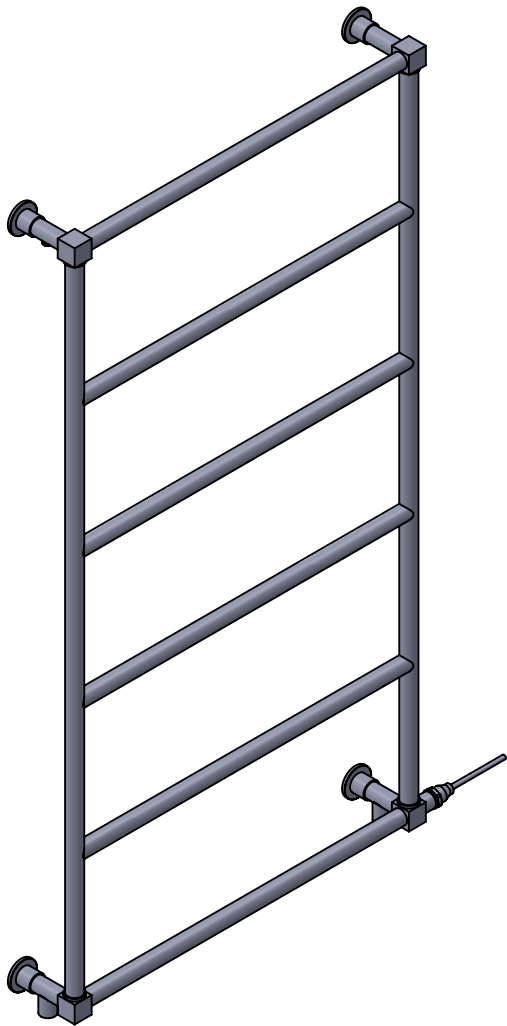

CN055 1275x675

Height: 1275
Width: 675
Depth: 116
Weight HO: kg
EO: kg

Tube ϕ : 25.4
Pipe Centres: 625
Elec. element if specified: 150
Output @ 50°C Δ T Watts: 267
BTUs: 911

All dimensions in millimetres

Manufactured from ISO/CEN CuZn36As (BS CZ126) brass tube

Vogue UK Ltd. reserve the right to alter specifications without prior notice.
ALL MEASUREMENTS ARE NOMINAL DIMENSIONS ONLY, AND ARE NOT BINDING.