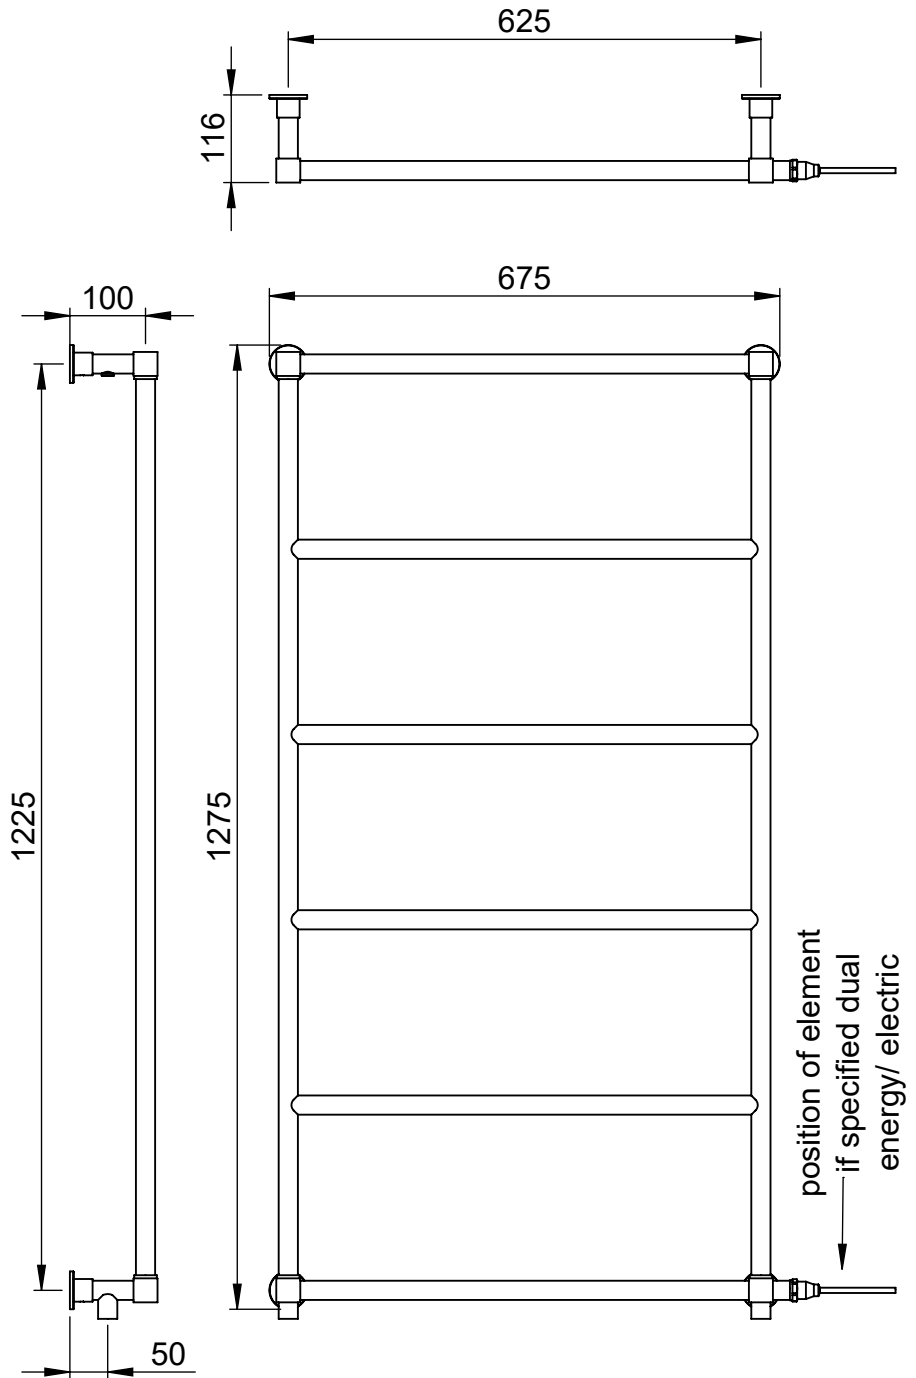

CN055 1275x675

Height: 1275
Width: 675
Depth: 116
Weight HO: kg
EO: kg

Tube ϕ : 25.4
Pipe Centres: 625
Elec. element if specified: 150
Output @ 50°C Δ T Watts: 267
BTUs: 911

All dimensions in millimetres

Manufactured from ISO/CEN CuZn36As (BS CZ126) brass tube

Vogue UK Ltd. reserve the right to alter specifications without prior notice.
ALL MEASUREMENTS ARE NOMINAL DIMENSIONS ONLY, AND ARE NOT BINDING.