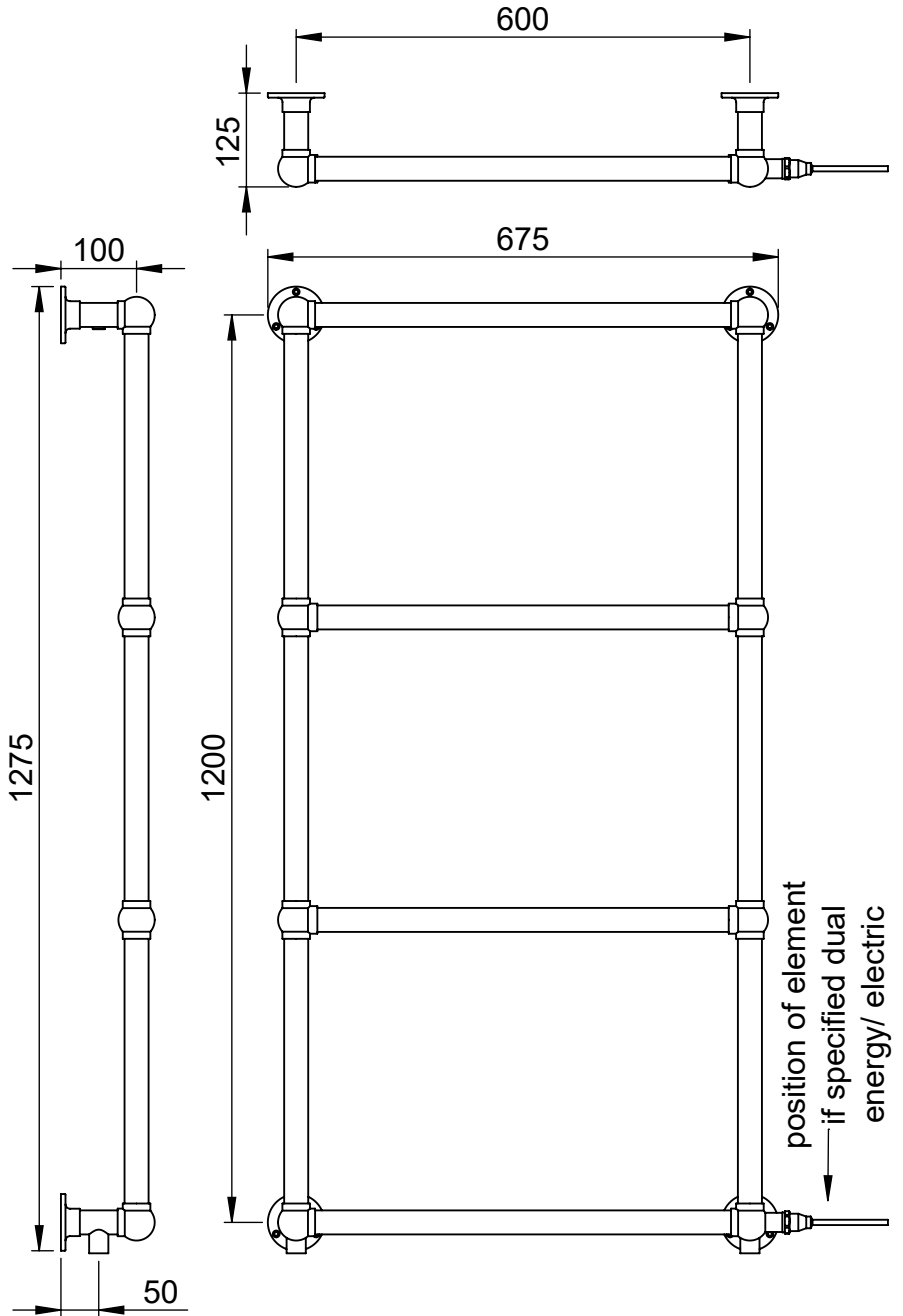

## 1275x675

Height: 1275

Width: 675

Depth: 125

Weight HO: 14.5 kg

EO: 24.5 kg

Tube  $\phi$ : 31.8

Pipe Centres: 600

Elec. element if specified: 150

Output @ 50°C  $\Delta$  T Watts: 266

BTUs: 907

All dimensions in millimetres

Manufactured from ISO/CEN CuZn36As (BS CZ126) brass tube

Vogue UK Ltd. reserve the right to alter specifications without prior notice.  
ALL MEASUREMENTS ARE NOMINAL DIMENSIONS ONLY, AND ARE NOT BINDING.