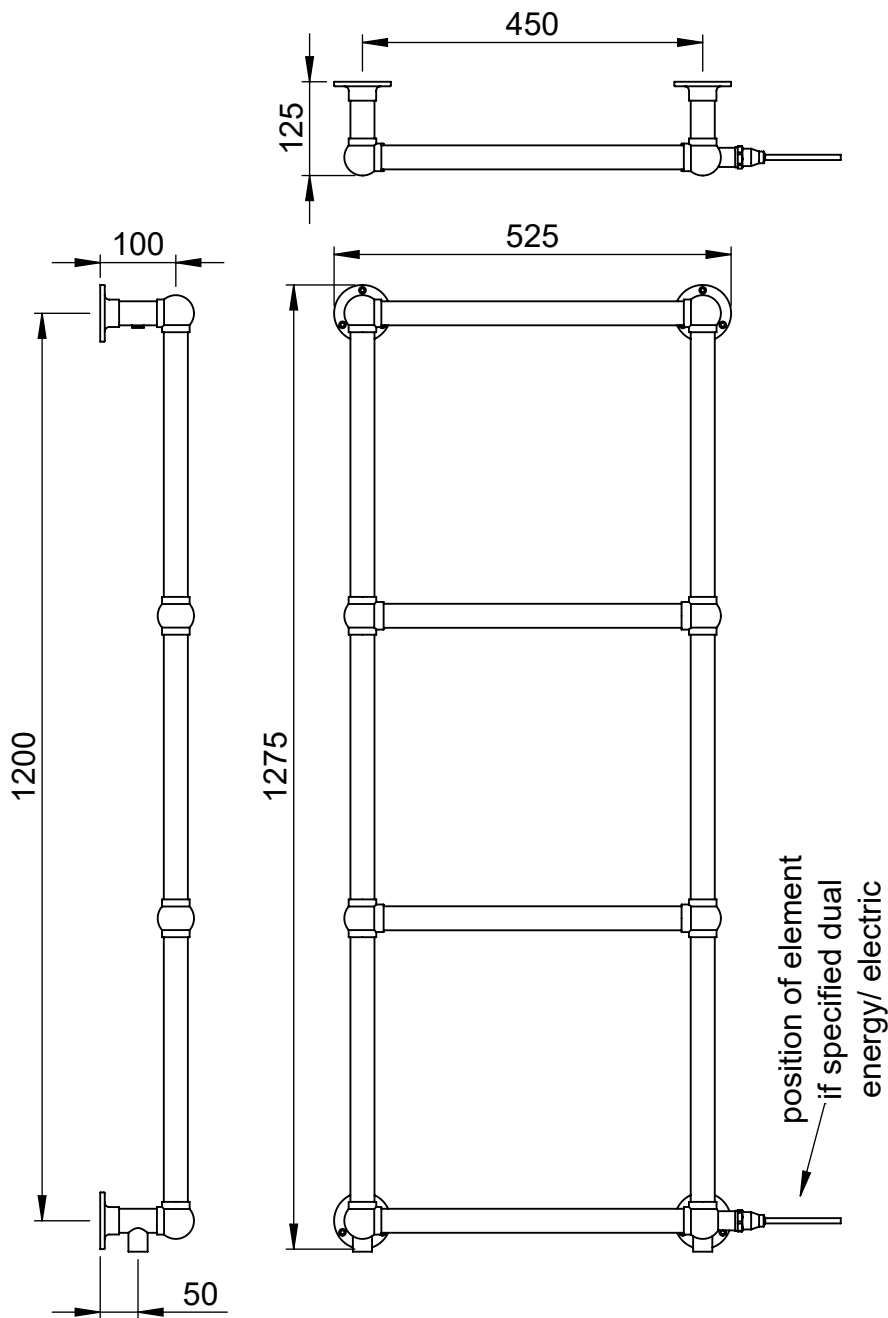

## 1275x525

Height: 1275

Width: 525

Depth: 125

Weight HO: 11.5 kg

EO: 19.5 kg

Tube  $\phi$ : 31.8

Pipe Centres: 450

Elec. element if specified: 125

Output @ 50°C  $\Delta$  T Watts: 239

BTUs: 817

All dimensions in millimetres

Manufactured from ISO/CEN CuZn36As (BS CZ126) brass tube

Vogue UK Ltd. reserve the right to alter specifications without prior notice.  
ALL MEASUREMENTS ARE NOMINAL DIMENSIONS ONLY, AND ARE NOT BINDING.