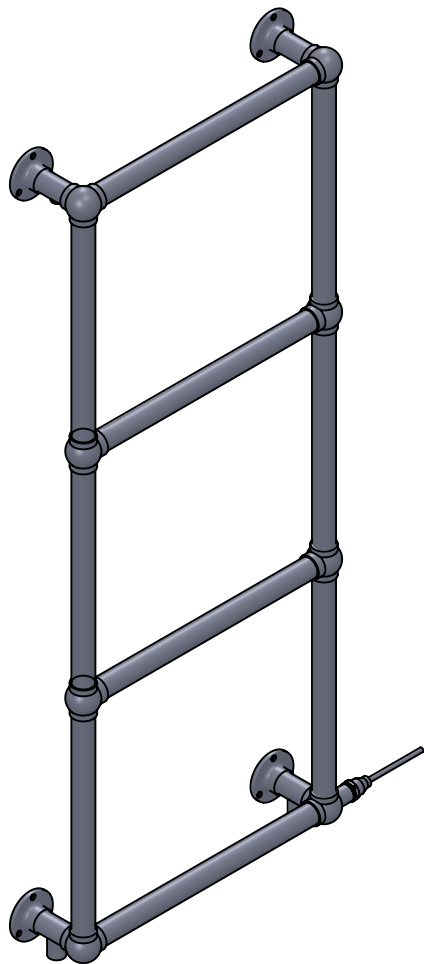

# LG021B

## 1275x525

Height: 1275

Width: 525

Depth: 125

Weight HO: 11.5 kg

EO: 19.5 kg

Tube  $\phi$ : 31.8

Pipe Centres: 450

Elec. element if specified: 125

Output @ 50°C  $\Delta$  T Watts: 239

BTUs: 817

All dimensions in millimetres

Manufactured from ISO/CEN CuZn36As (BS CZ126) brass tube

Vogue UK Ltd. reserve the right to alter specifications without prior notice.  
ALL MEASUREMENTS ARE NOMINAL DIMENSIONS ONLY, AND ARE NOT BINDING.