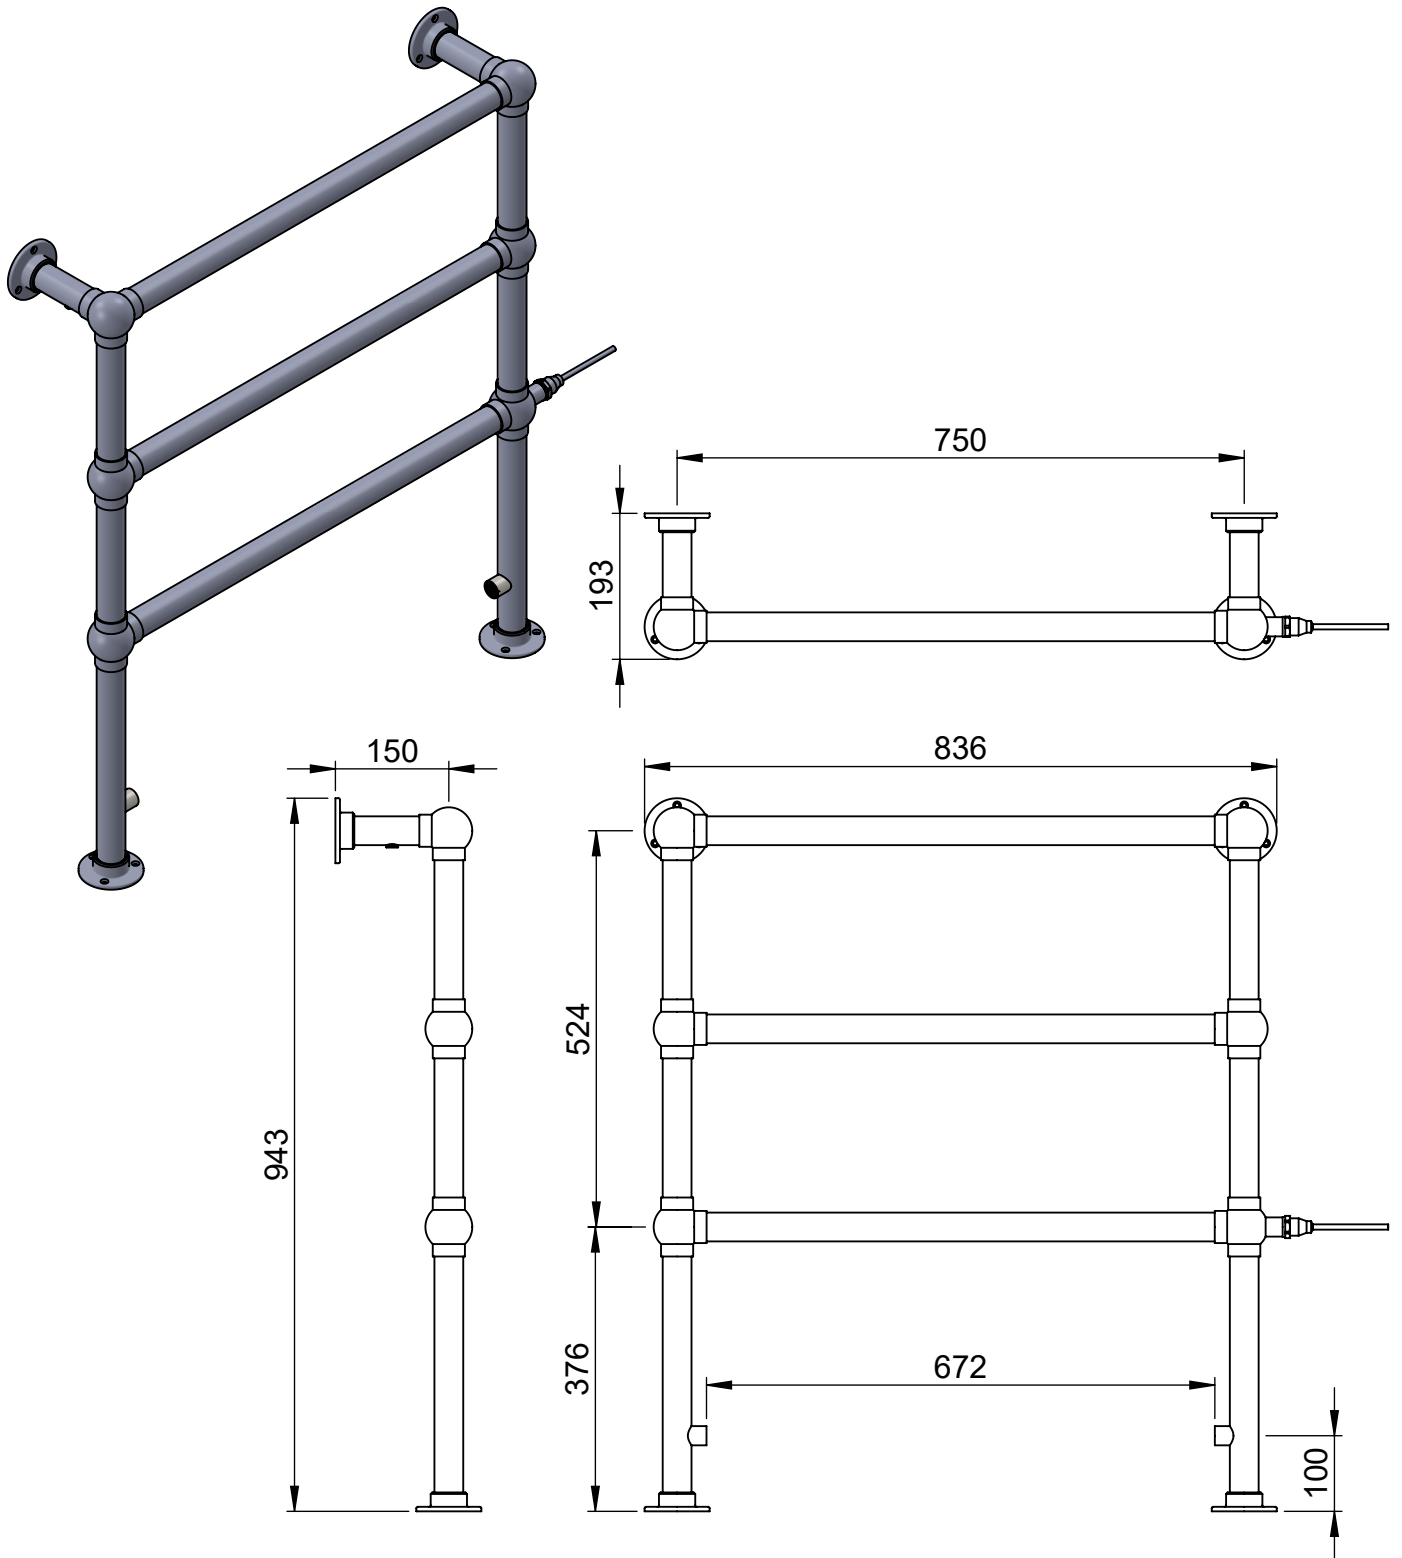

LG031 943x836

Height: 943
Width: 836
Depth: 193
Weight HO: kg
EO: kg

Tube ϕ : 38.1
Face-Face Connections: 672
Elec. element if specified: 150
Output @ 50°C Δ T Watts: 275
BTUs: 939

All dimensions in millimetres

Manufactured from ISO/CEN CuZn36As (BS CZ126) brass tube

Vogue UK Ltd. reserve the right to alter specifications without prior notice.
ALL MEASUREMENTS ARE NOMINAL DIMENSIONS ONLY, AND ARE NOT BINDING.