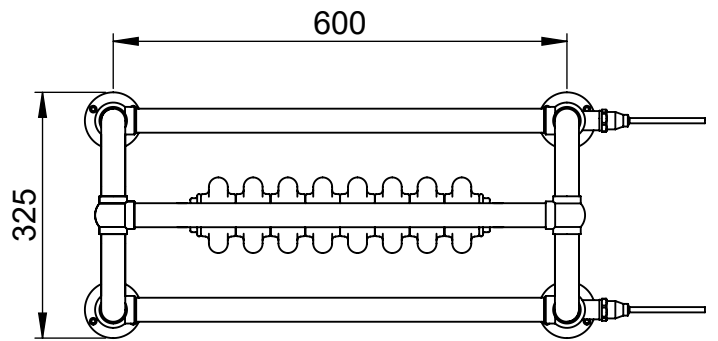

LG014 875x675

Height: 875

Width: 675

Depth: 325

Weight HO: kg

EO: kg

Tube ϕ : 31.8

Face-Face Connections: 518

Elec. element if specified: 200+300

Output @ 50° C Δ T Watts: 871

BTUs: 2971

All dimensions in millimetres

Manufactured from ISO/CEN CuZn36As (BS CZ126) brass tube

Vogue UK Ltd. reserve the right to alter specifications without prior notice.
ALL MEASUREMENTS ARE NOMINAL DIMENSIONS ONLY, AND ARE NOT BINDING.