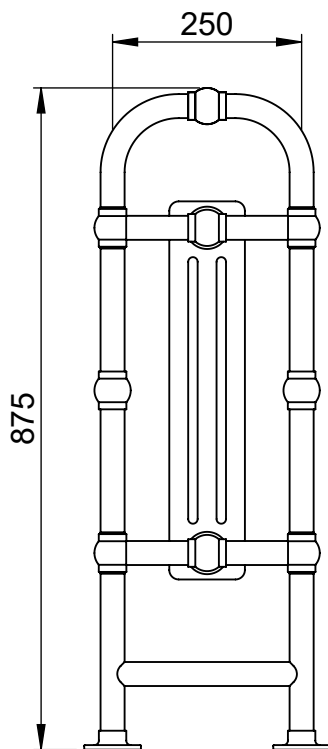

LG014 875x675

Height: 875

Width: 675

Depth: 325

Weight HO: kg

EO: kg

Tube ϕ : 31.8

Face-Face Connections: 518

Elec. element if specified: 200+300

Output @ 50° C Δ T Watts: 871

BTUs: 2971

All dimensions in millimetres

Manufactured from ISO/CEN CuZn36As (BS CZ126) brass tube

Vogue UK Ltd. reserve the right to alter specifications without prior notice.
ALL MEASUREMENTS ARE NOMINAL DIMENSIONS ONLY, AND ARE NOT BINDING.