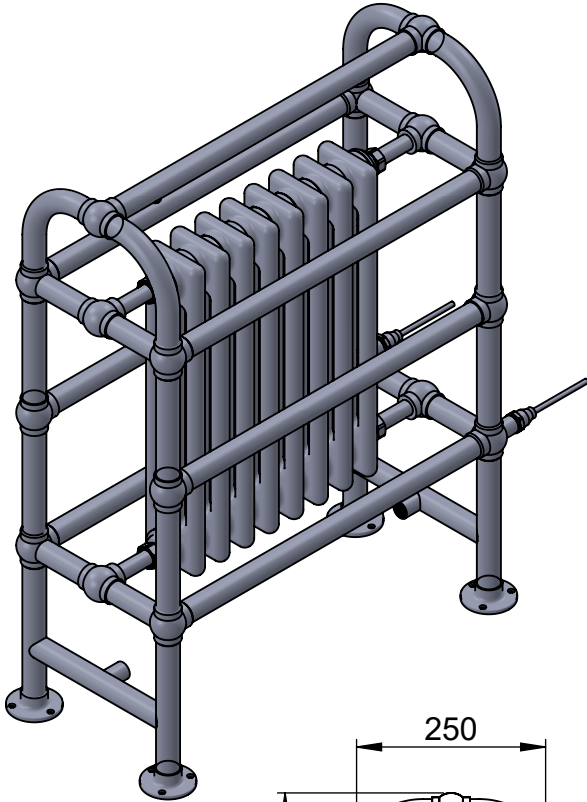

LG014 875x675

Height: 875

Width: 675

Depth: 325

Weight HO: kg

EO: kg

Tube ϕ : 31.8

Face-Face Connections: 518

Elec. element if specified: 200+300

Output @ 50° C Δ T Watts: 871

BTUs: 2971

All dimensions in millimetres

Manufactured from ISO/CEN CuZn36As (BS CZ126) brass tube

Vogue UK Ltd. reserve the right to alter specifications without prior notice.
ALL MEASUREMENTS ARE NOMINAL DIMENSIONS ONLY, AND ARE NOT BINDING.