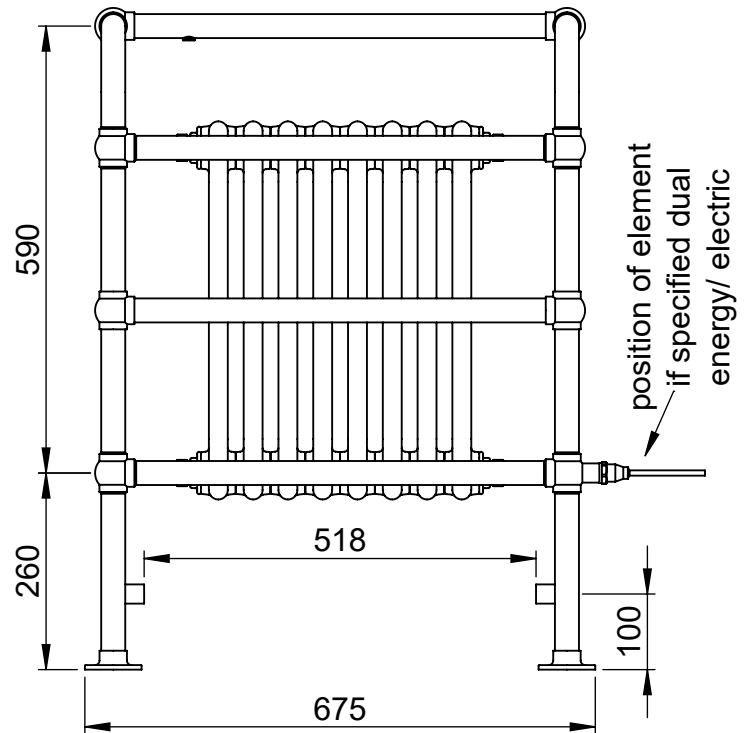

LG014 875x675

Height: 875

Width: 675

Depth: 325

Weight HO: kg

EO: kg

Tube ϕ : 31.8

Face-Face Connections: 518

Elec. element if specified: 200+300

Output @ 50° C Δ T Watts: 871

BTUs: 2971

All dimensions in millimetres

Manufactured from ISO/CEN CuZn36As (BS CZ126) brass tube

Vogue UK Ltd. reserve the right to alter specifications without prior notice.
ALL MEASUREMENTS ARE NOMINAL DIMENSIONS ONLY, AND ARE NOT BINDING.