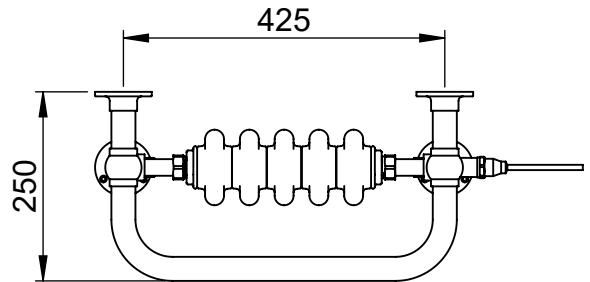

LG004C-BR 938x500

Height: 938
Width: 500
Depth: 250
Weight HO: kg
EO: kg

Tube ϕ : 31.8
Face-Face Connections: 343
Elec. element if specified: 200
Output @ 50° C Δ T Watts: 392
BTUs: 1337

All dimensions in millimetres

Manufactured from ISO/CEN CuZn36As (BS CZ126) brass tube

Vogue UK Ltd. reserve the right to alter specifications without prior notice.
ALL MEASUREMENTS ARE NOMINAL DIMENSIONS ONLY, AND ARE NOT BINDING.