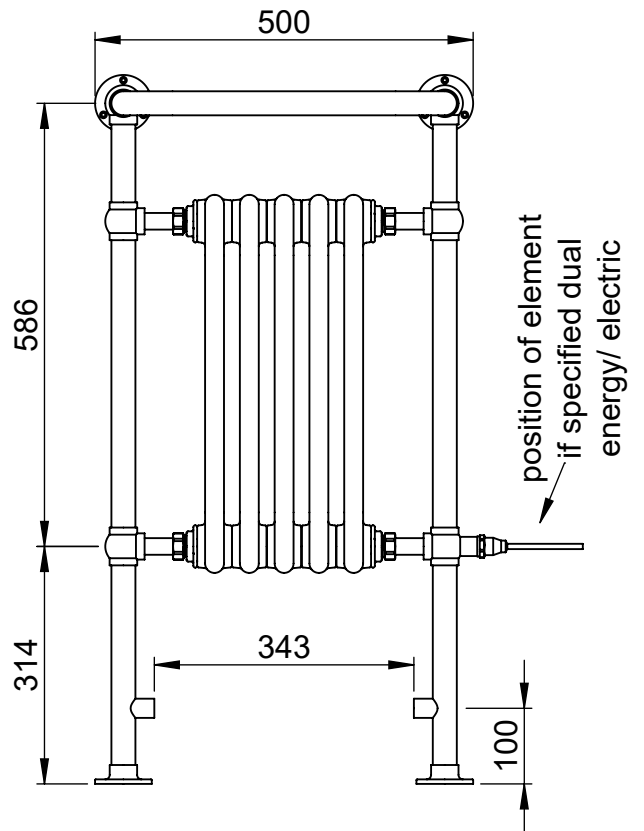

LG004C-BR 938x500

Height: 938
Width: 500
Depth: 250
Weight HO: kg
EO: kg

Tube ϕ : 31.8
Face-Face Connections: 343
Elec. element if specified: 200
Output @ 50° C Δ T Watts: 392
BTUs: 1337

All dimensions in millimetres

Manufactured from ISO/CEN CuZn36As (BS CZ126) brass tube

Vogue UK Ltd. reserve the right to alter specifications without prior notice.
ALL MEASUREMENTS ARE NOMINAL DIMENSIONS ONLY, AND ARE NOT BINDING.