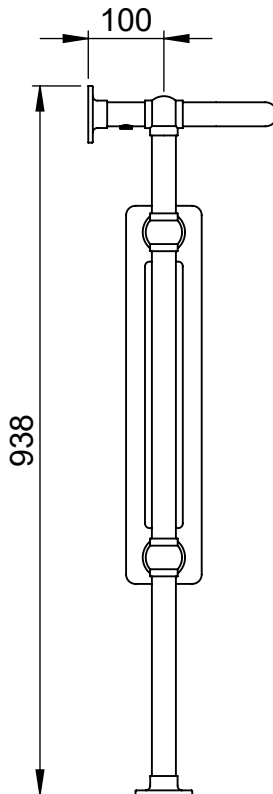

LG004C-BR 938x500

Height: 938
Width: 500
Depth: 250
Weight HO: kg
EO: kg

Tube ϕ : 31.8
Face-Face Connections: 343
Elec. element if specified: 200
Output @ 50° C Δ T Watts: 392
BTUs: 1337

All dimensions in millimetres

Manufactured from ISO/CEN CuZn36As (BS CZ126) brass tube

Vogue UK Ltd. reserve the right to alter specifications without prior notice.
ALL MEASUREMENTS ARE NOMINAL DIMENSIONS ONLY, AND ARE NOT BINDING.