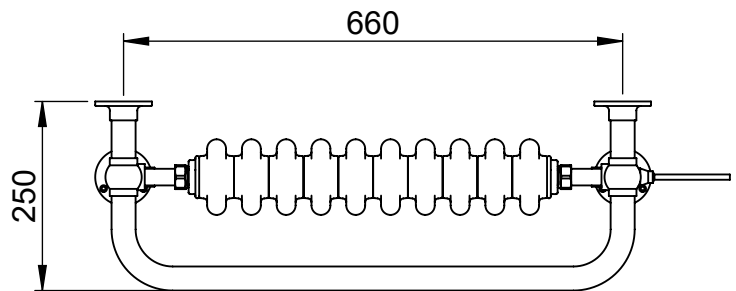

LG004A-BR

938x735

Height: 938
 Width: 735
 Depth: 250
 Weight HO: kg
 EO: kg

Tube ϕ : 31.8
 Face-Face Connections: 578
 Elec. element if specified: 400
 Output @ 50°C Δ T Watts: 653
 BTUs: 2228

All dimensions in millimetres

Manufactured from ISO/CEN CuZn36As (BS CZ126) brass tube

Vogue UK Ltd. reserve the right to alter specifications without prior notice.
 ALL MEASUREMENTS ARE NOMINAL DIMENSIONS ONLY, AND ARE NOT BINDING.