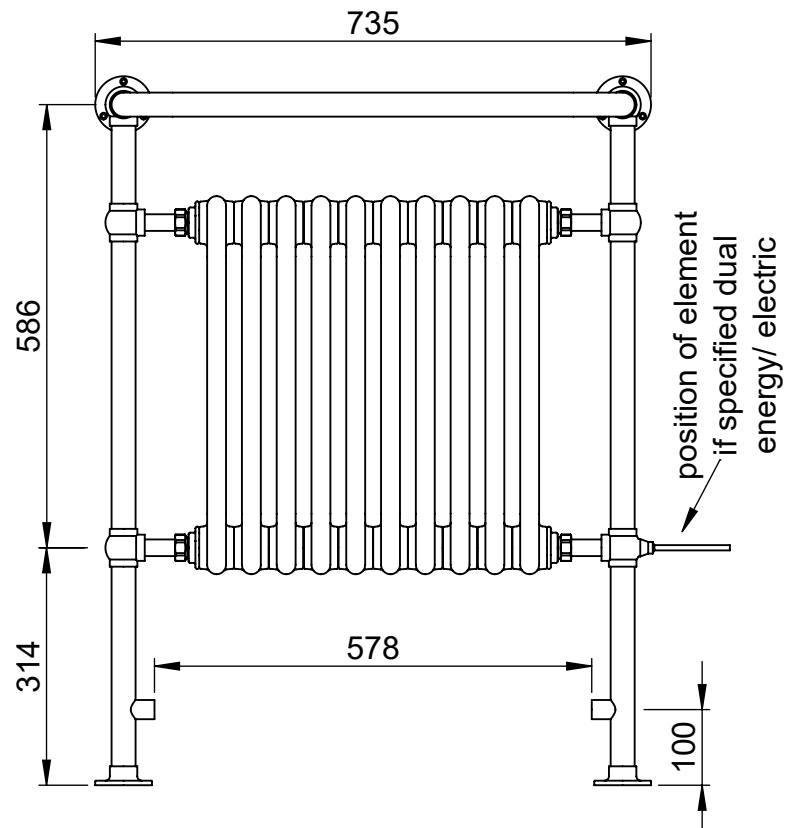

LG004A-BR

938x735

Height: 938
 Width: 735
 Depth: 250
 Weight HO: kg
 EO: kg

Tube ϕ : 31.8
 Face-Face Connections: 578
 Elec. element if specified: 400
 Output @ 50°C Δ T Watts: 653
 BTUs: 2228

All dimensions in millimetres

Manufactured from ISO/CEN CuZn36As (BS CZ126) brass tube

Vogue UK Ltd. reserve the right to alter specifications without prior notice.
 ALL MEASUREMENTS ARE NOMINAL DIMENSIONS ONLY, AND ARE NOT BINDING.