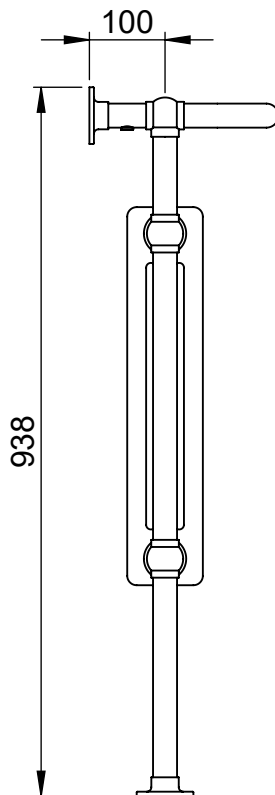

LG004A-BR

938x735

Height: 938
 Width: 735
 Depth: 250
 Weight HO: kg
 EO: kg

Tube ϕ : 31.8
 Face-Face Connections: 578
 Elec. element if specified: 400
 Output @ 50°C Δ T Watts: 653
 BTUs: 2228

All dimensions in millimetres

Manufactured from ISO/CEN CuZn36As (BS CZ126) brass tube

Vogue UK Ltd. reserve the right to alter specifications without prior notice.
 ALL MEASUREMENTS ARE NOMINAL DIMENSIONS ONLY, AND ARE NOT BINDING.