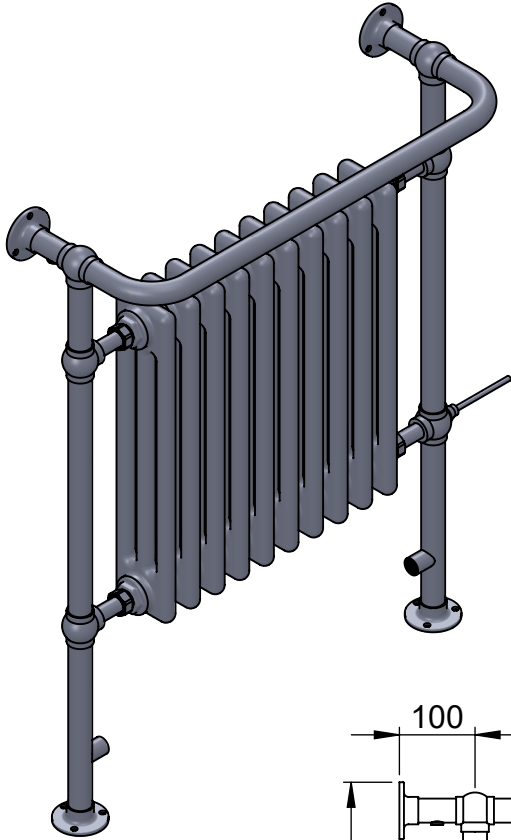

LG004A-BR

938x735

Height: 938
 Width: 735
 Depth: 250
 Weight HO: kg
 EO: kg

Tube ϕ : 31.8
 Face-Face Connections: 578
 Elec. element if specified: 400
 Output @ 50°C Δ T Watts: 653
 BTUs: 2228

All dimensions in millimetres

Manufactured from ISO/CEN CuZn36As (BS CZ126) brass tube

Vogue UK Ltd. reserve the right to alter specifications without prior notice.
 ALL MEASUREMENTS ARE NOMINAL DIMENSIONS ONLY, AND ARE NOT BINDING.