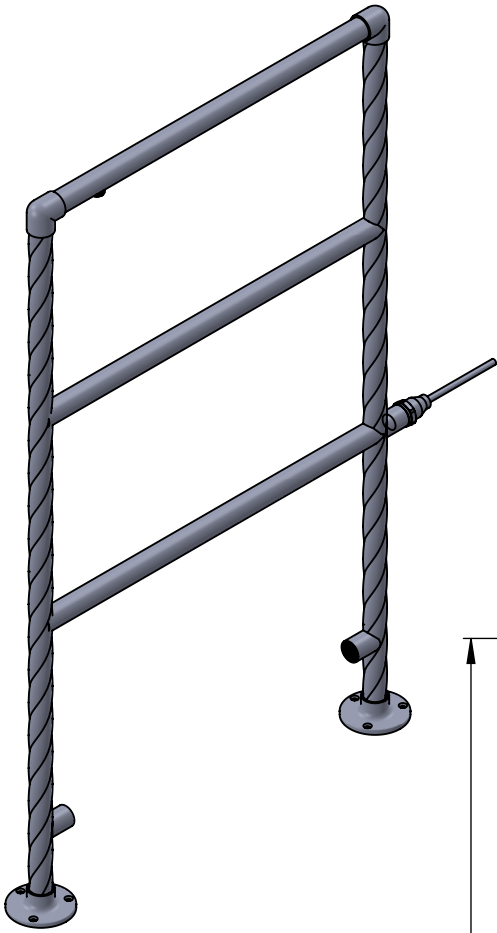

CL003 915x575

Height: 915
Width: 575
Depth: 75
Weight HO: kg
EO: kg

Tube ϕ : 25.4
Face-Face Connections: 425
Elec. element if specified: 75
Output @ 50° C Δ T Watts: 136
BTUs: 464

All dimensions in millimetres

Manufactured from ISO/CEN CuZn36As (BS CZ126) brass tube

Vogue UK Ltd. reserve the right to alter specifications without prior notice.
ALL MEASUREMENTS ARE NOMINAL DIMENSIONS ONLY, AND ARE NOT BINDING.