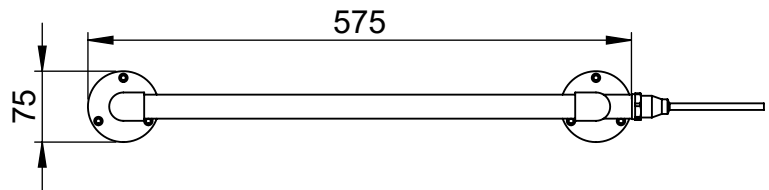

CL003 915x575

Height: 915
Width: 575
Depth: 75
Weight HO: kg
EO: kg

Tube ϕ : 25.4
Face-Face Connections: 425
Elec. element if specified: 75
Output @ 50° C Δ T Watts: 136
BTUs: 464

All dimensions in millimetres

Manufactured from ISO/CEN CuZn36As (BS CZ126) brass tube

Vogue UK Ltd. reserve the right to alter specifications without prior notice.
ALL MEASUREMENTS ARE NOMINAL DIMENSIONS ONLY, AND ARE NOT BINDING.