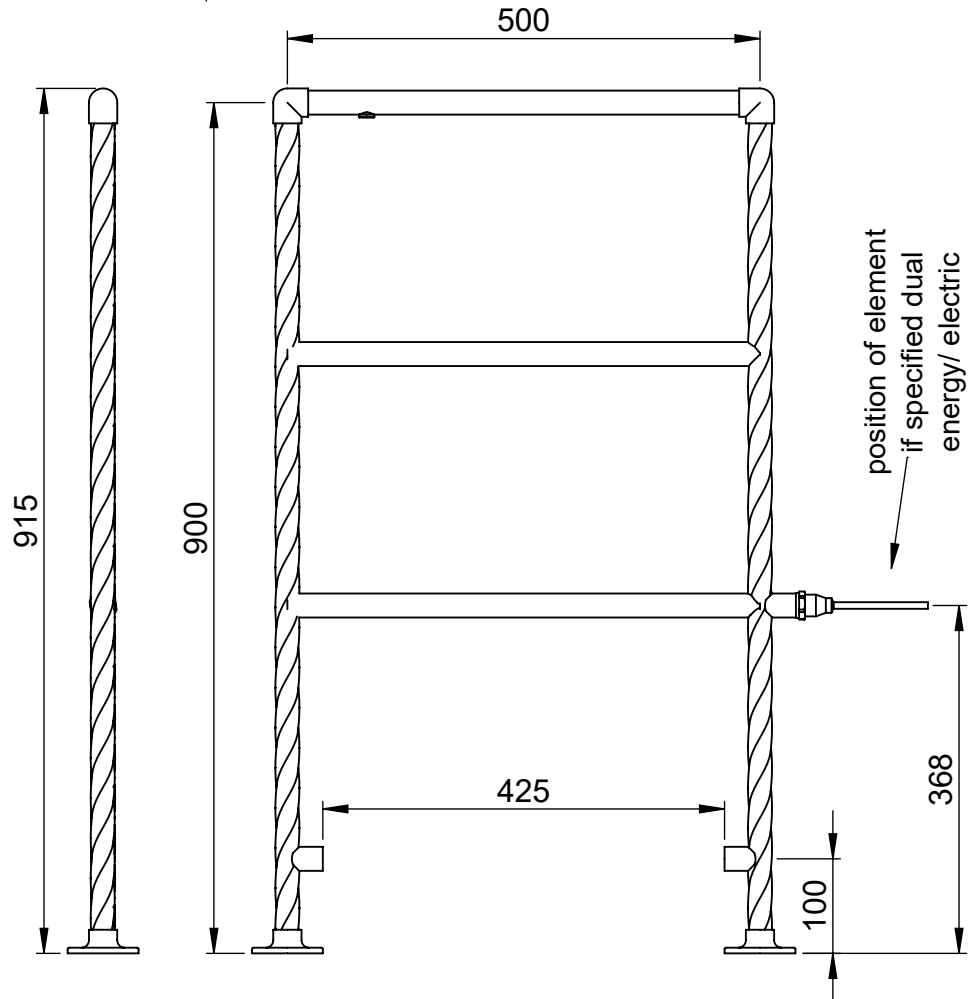

CL003 915x575

Height: 915
Width: 575
Depth: 75
Weight HO: kg
EO: kg

Tube ϕ : 25.4
Face-Face Connections: 425
Elec. element if specified: 75
Output @ 50° C Δ T Watts: 136
BTUs: 464

All dimensions in millimetres

Manufactured from ISO/CEN CuZn36As (BS CZ126) brass tube

Vogue UK Ltd. reserve the right to alter specifications without prior notice.
ALL MEASUREMENTS ARE NOMINAL DIMENSIONS ONLY, AND ARE NOT BINDING.