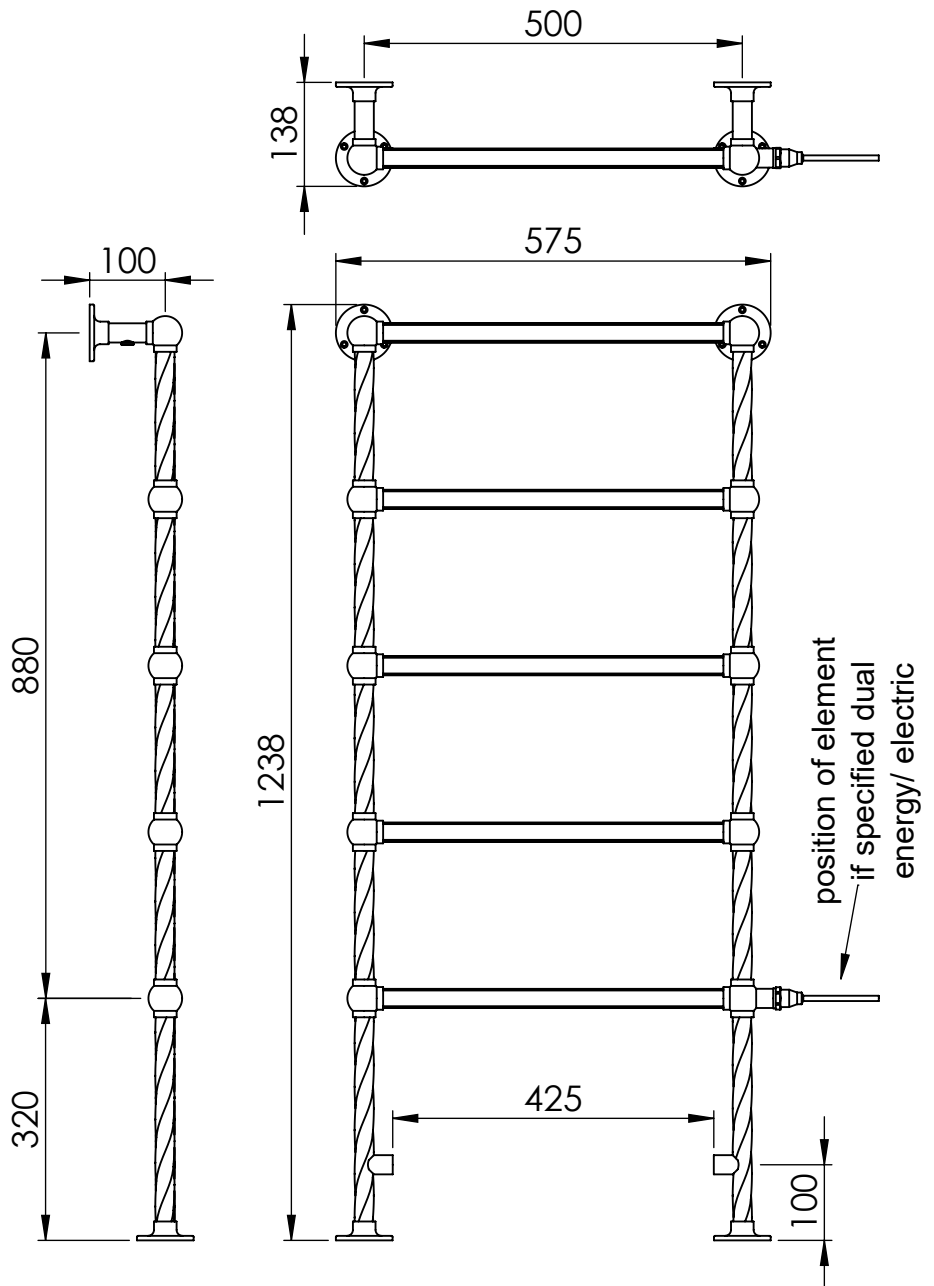

CL007 1238x575

Height: 1238
Width: 575
Depth: 138
Weight HO: kg
EO: kg

Tube ϕ : 25.4
Face-Face Connections: 425
Elec. element if specified: 125
Output @ 50° C Δ T Watts: 198
BTUs: 623

All dimensions in millimetres

Manufactured from ISO/CEN CuZn36As (BS CZ126) brass tube

Vogue UK Ltd. reserve the right to alter specifications without prior notice.
ALL MEASUREMENTS ARE NOMINAL DIMENSIONS ONLY, AND ARE NOT BINDING.