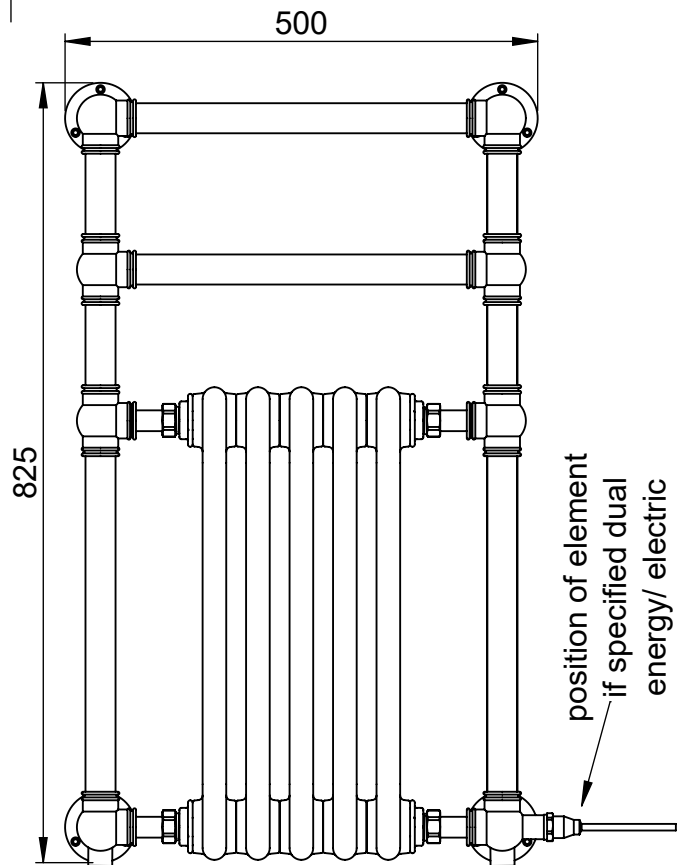

OG009C 825x500

Height: 825
Width: 500
Depth: 160
Weight HO: kg
EO: kg

Tube ϕ : 31.8
Pipe Centres: 425
Elec. element if specified: 200
Output @ 50°C Δ T Watts: 384
BTUs: 1310

All dimensions in millimetres

Manufactured from ISO/CEN CuZn36As (BS CZ126) brass tube

Vogue UK Ltd. reserve the right to alter specifications without prior notice.
ALL MEASUREMENTS ARE NOMINAL DIMENSIONS ONLY, AND ARE NOT BINDING.