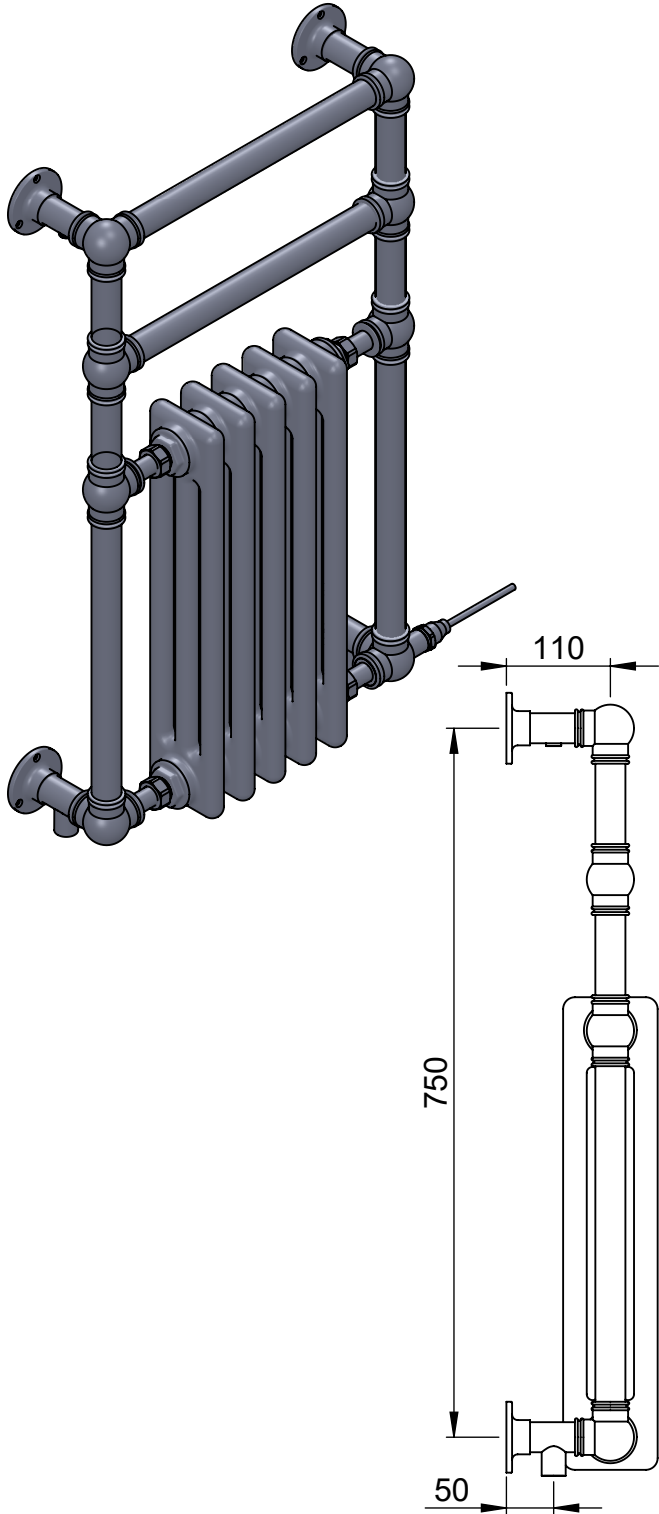

OG009C 825x500

Height: 825
Width: 500
Depth: 160
Weight HO: kg
EO: kg

Tube ϕ : 31.8
Pipe Centres: 425
Elec. element if specified: 200
Output @ 50°C Δ T Watts: 384
BTUs: 1310

All dimensions in millimetres

Manufactured from ISO/CEN CuZn36As (BS CZ126) brass tube

Vogue UK Ltd. reserve the right to alter specifications without prior notice.
ALL MEASUREMENTS ARE NOMINAL DIMENSIONS ONLY, AND ARE NOT BINDING.