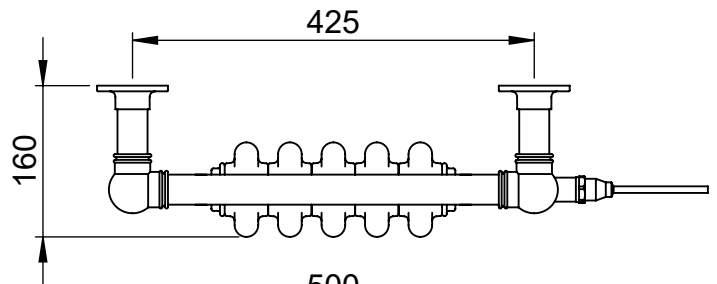

OG009C 825x500

Height: 825
Width: 500
Depth: 160
Weight HO: kg
EO: kg

Tube ϕ : 31.8
Pipe Centres: 425
Elec. element if specified: 200
Output @ 50°C Δ T Watts: 384
BTUs: 1310

All dimensions in millimetres

Manufactured from ISO/CEN CuZn36As (BS CZ126) brass tube

Vogue UK Ltd. reserve the right to alter specifications without prior notice.
ALL MEASUREMENTS ARE NOMINAL DIMENSIONS ONLY, AND ARE NOT BINDING.