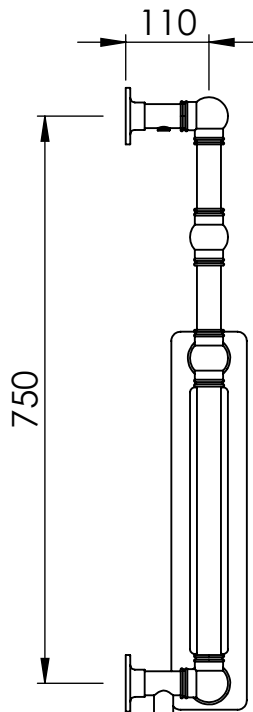

# OG009A 825x735

Height: 825      Tube  $\phi$  : 31.8  
 Width: 735      Pipe Centres / Face-Face Cons: 660  
 Depth: 160      Elec. element if specified: 400 W  
 Weight HO: 17.5 kg      Output @ 50° C  $\Delta$  T Watts: 671 W  
 EO: 24.5 kg      BTUs: 2289 W

All dimensions in millimetres

Manufactured from ISO/CEN CuZn30As (BS CZ126) brass tube

Vogue UK Ltd. reserve the right to alter specifications without prior notice.  
 ALL MEASUREMENTS ARE NOMINAL DIMENSIONS ONLY, AND ARE NOT BINDING.