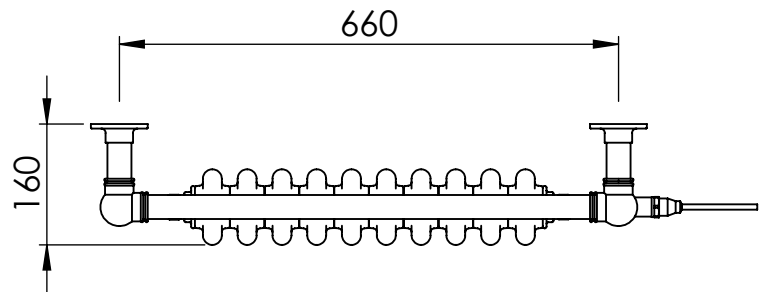

# OG009A 825x735

Height: 825      Tube  $\phi$  : 31.8  
 Width: 735      Pipe Centres / Face-Face Cons: 660  
 Depth: 160      Elec. element if specified: 400 W  
 Weight HO: 17.5 kg      Output @ 50° C  $\Delta$  T Watts: 671 W  
 EO: 24.5 kg      BTUs: 2289 W

All dimensions in millimetres

Manufactured from ISO/CEN CuZn30As (BS CZ126) brass tube

Vogue UK Ltd. reserve the right to alter specifications without prior notice.  
 ALL MEASUREMENTS ARE NOMINAL DIMENSIONS ONLY, AND ARE NOT BINDING.