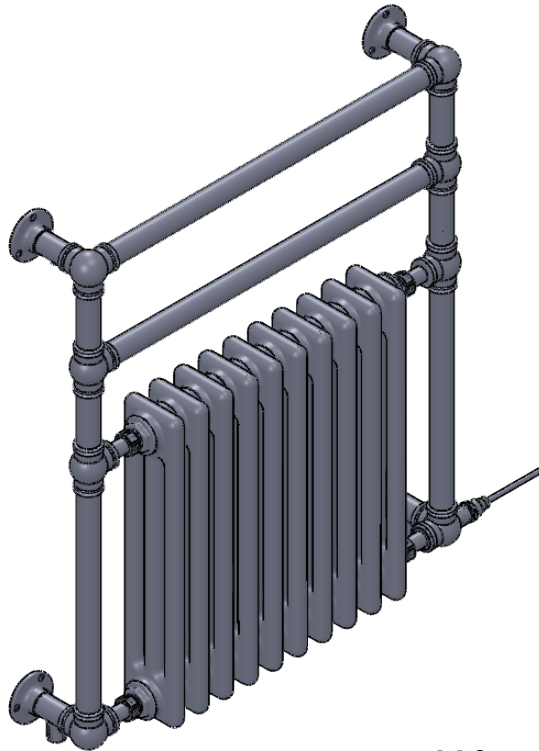

# OG009A 825x735

Height: 825      Tube  $\phi$  : 31.8  
 Width: 735      Pipe Centres / Face-Face Cons: 660  
 Depth: 160      Elec. element if specified: 400 W  
 Weight HO: 17.5 kg      Output @ 50° C  $\Delta$  T Watts: 671 W  
 EO: 24.5 kg      BTUs: 2289 W

All dimensions in millimetres

Manufactured from ISO/CEN CuZn30As (BS CZ126) brass tube

Vogue UK Ltd. reserve the right to alter specifications without prior notice.  
 ALL MEASUREMENTS ARE NOMINAL DIMENSIONS ONLY, AND ARE NOT BINDING.