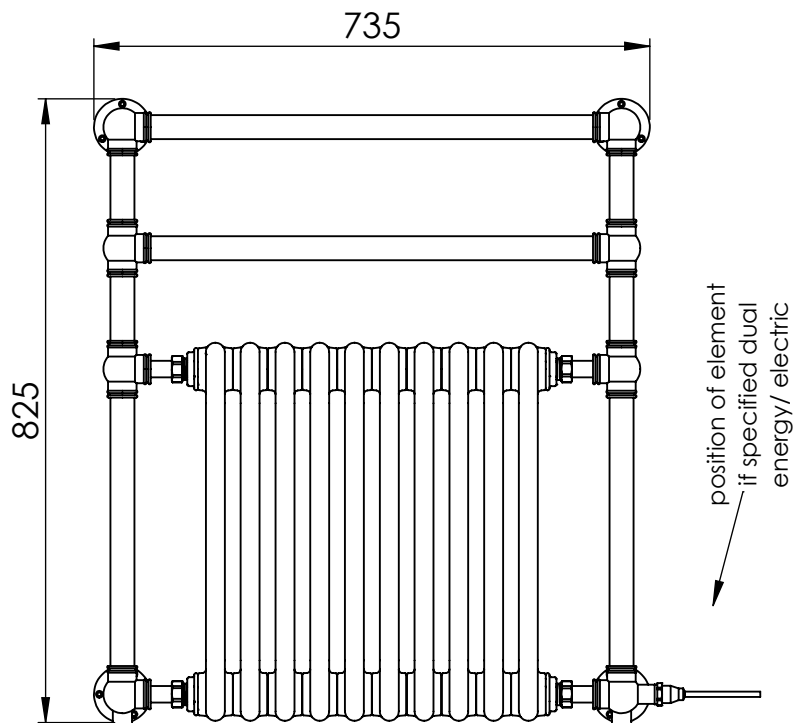

# OG009A 825x735

Height: 825      Tube  $\phi$  : 31.8  
 Width: 735      Pipe Centres / Face-Face Cons: 660  
 Depth: 160      Elec. element if specified: 400 W  
 Weight HO: 17.5 kg      Output @ 50° C  $\Delta$  T Watts: 671 W  
 EO: 24.5 kg      BTUs: 2289 W

All dimensions in millimetres

Manufactured from ISO/CEN CuZn30As (BS CZ126) brass tube

Vogue UK Ltd. reserve the right to alter specifications without prior notice.  
 ALL MEASUREMENTS ARE NOMINAL DIMENSIONS ONLY, AND ARE NOT BINDING.