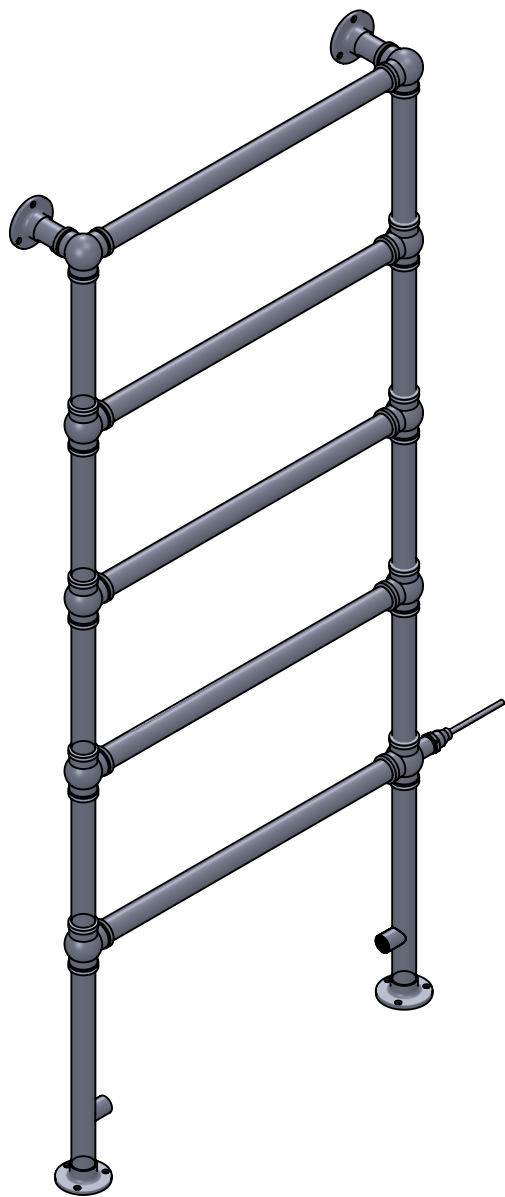

OG003G-BR

1538x675

Height: 1538

Width: 675

Depth: 138

Weight HO: 13.5 kg

EO: 19.5 kg

Tube ϕ : 31.8

Face-Face Connections: 518

Elec. element if specified: 150

Output @ 50° C Δ T Watts: 327

BTUs: 1116

All dimensions in millimetres

Manufactured from ISO/CEN CuZn36As (BS CZ126) brass tube

Vogue UK Ltd. reserve the right to alter specifications without prior notice.
ALL MEASUREMENTS ARE NOMINAL DIMENSIONS ONLY, AND ARE NOT BINDING.