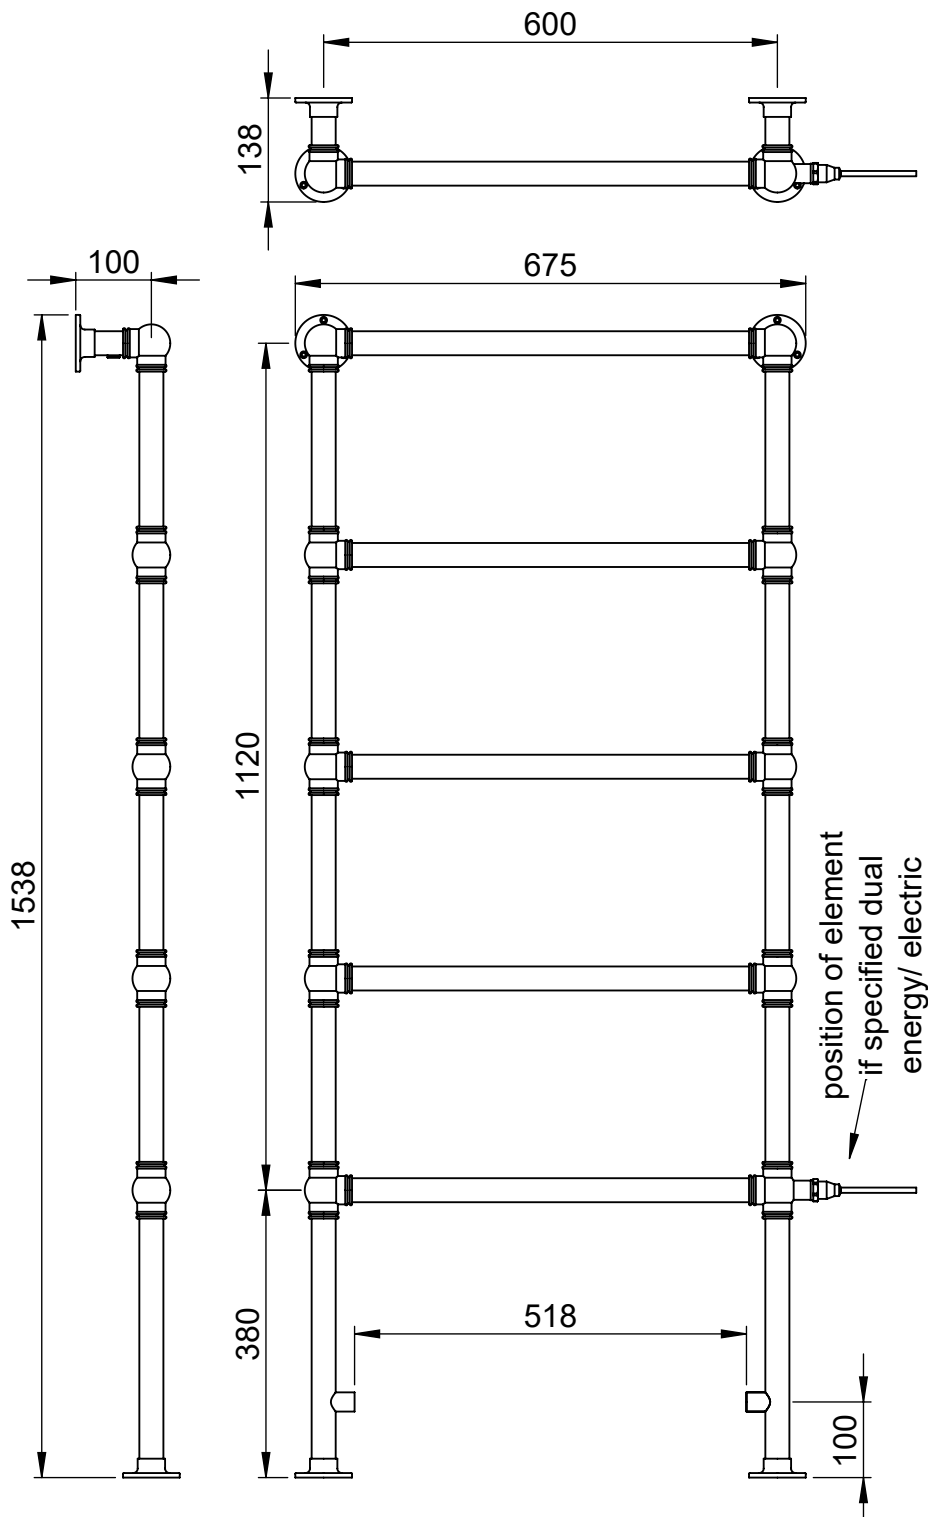

OG003G-BR

1538x675

Height: 1538

Width: 675

Depth: 138

Weight HO: 13.5 kg

EO: 19.5 kg

Tube ϕ : 31.8

Face-Face Connections: 518

Elec. element if specified: 150

Output @ 50° C Δ T Watts: 327

BTUs: 1116

All dimensions in millimetres

Manufactured from ISO/CEN CuZn36As (BS CZ126) brass tube

Vogue UK Ltd. reserve the right to alter specifications without prior notice.
ALL MEASUREMENTS ARE NOMINAL DIMENSIONS ONLY, AND ARE NOT BINDING.