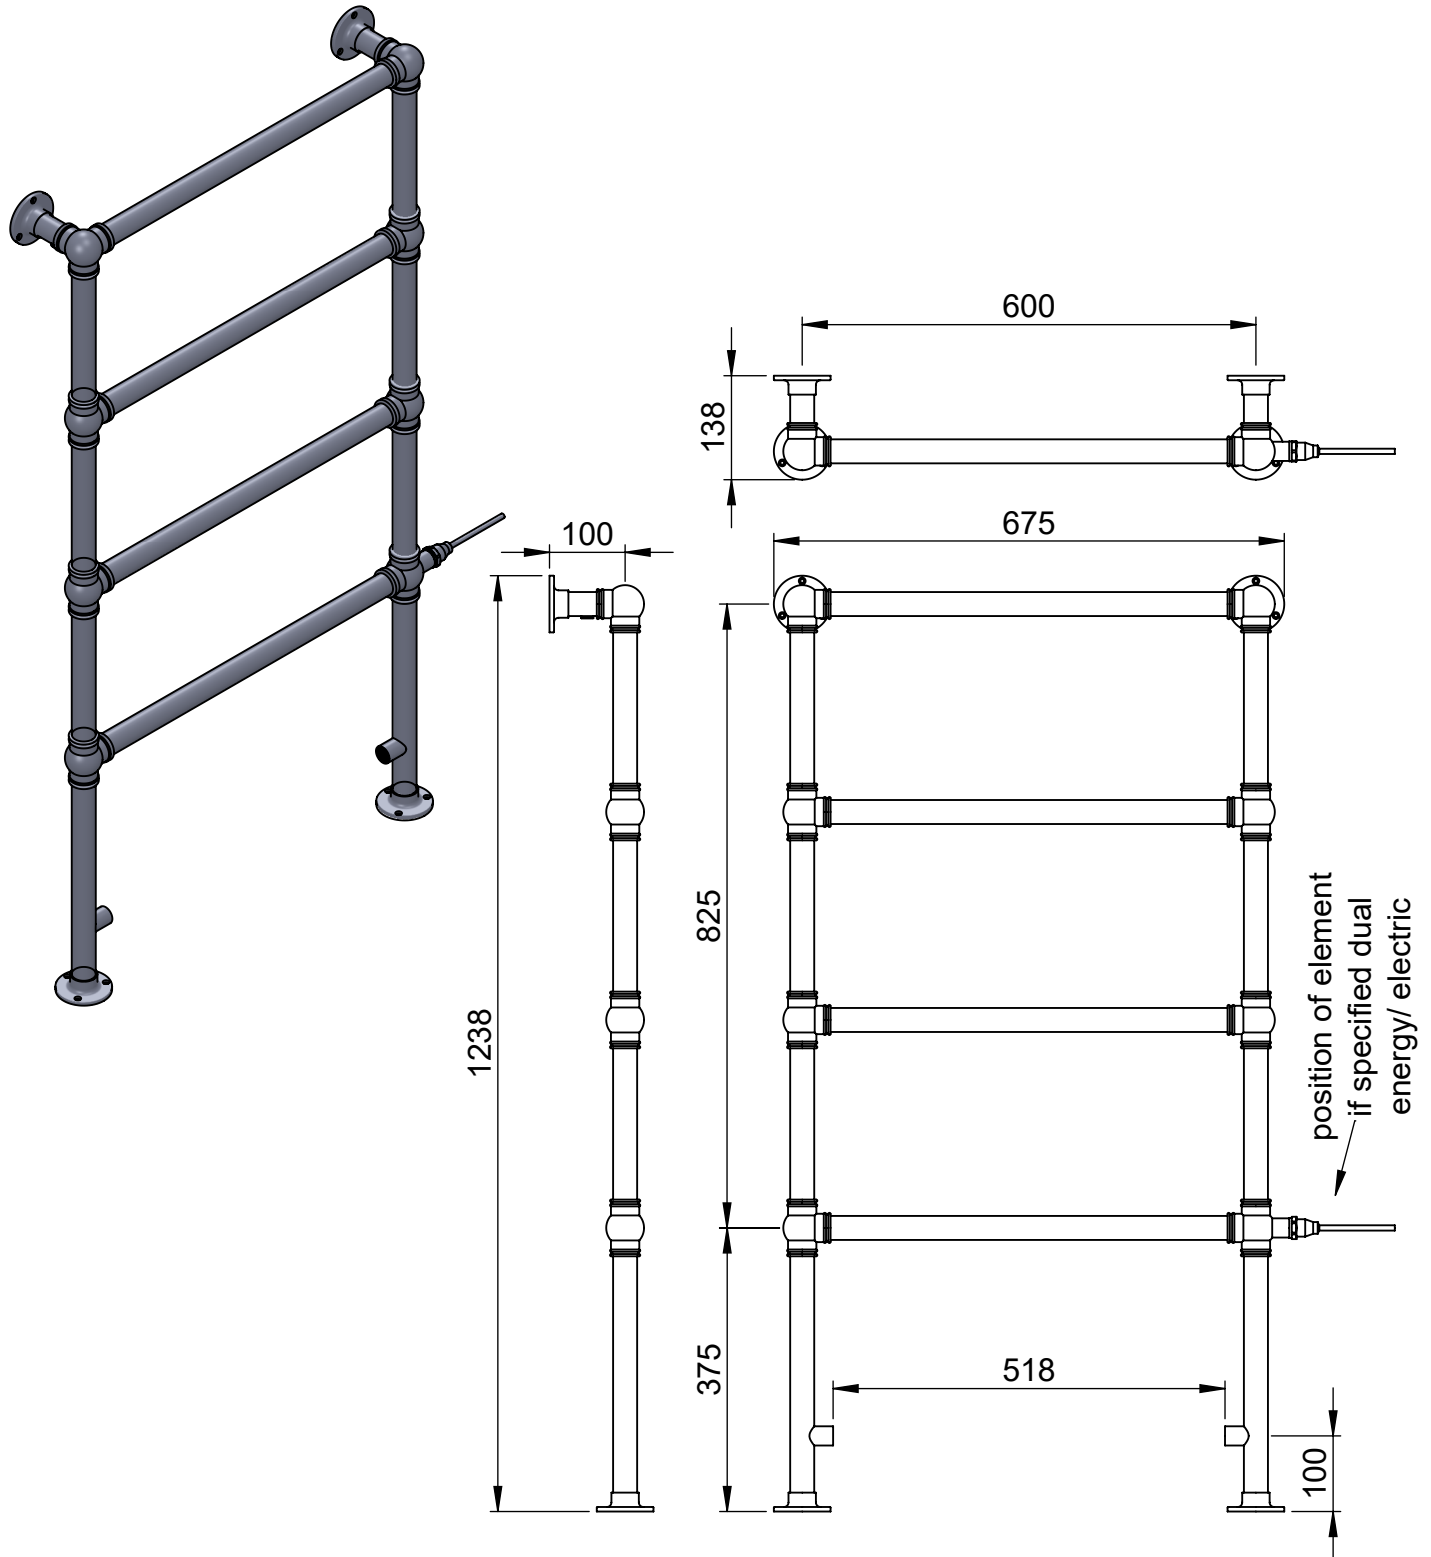

OG003E-BR

1238x675

Height: 1238

Width: 675

Depth: 138

Weight HO: 11.5 kg

EO: 17.5 kg

Tube ϕ : 31.8

Face-Face Connections: 518

Elec. element if specified: 150

Output @ 50°C Δ T Watts: 266

BTUs: 907

All dimensions in millimetres

Manufactured from ISO/CEN CuZn36As (BS CZ126) brass tube

Vogue UK Ltd. reserve the right to alter specifications without prior notice.
 ALL MEASUREMENTS ARE NOMINAL DIMENSIONS ONLY, AND ARE NOT BINDING.