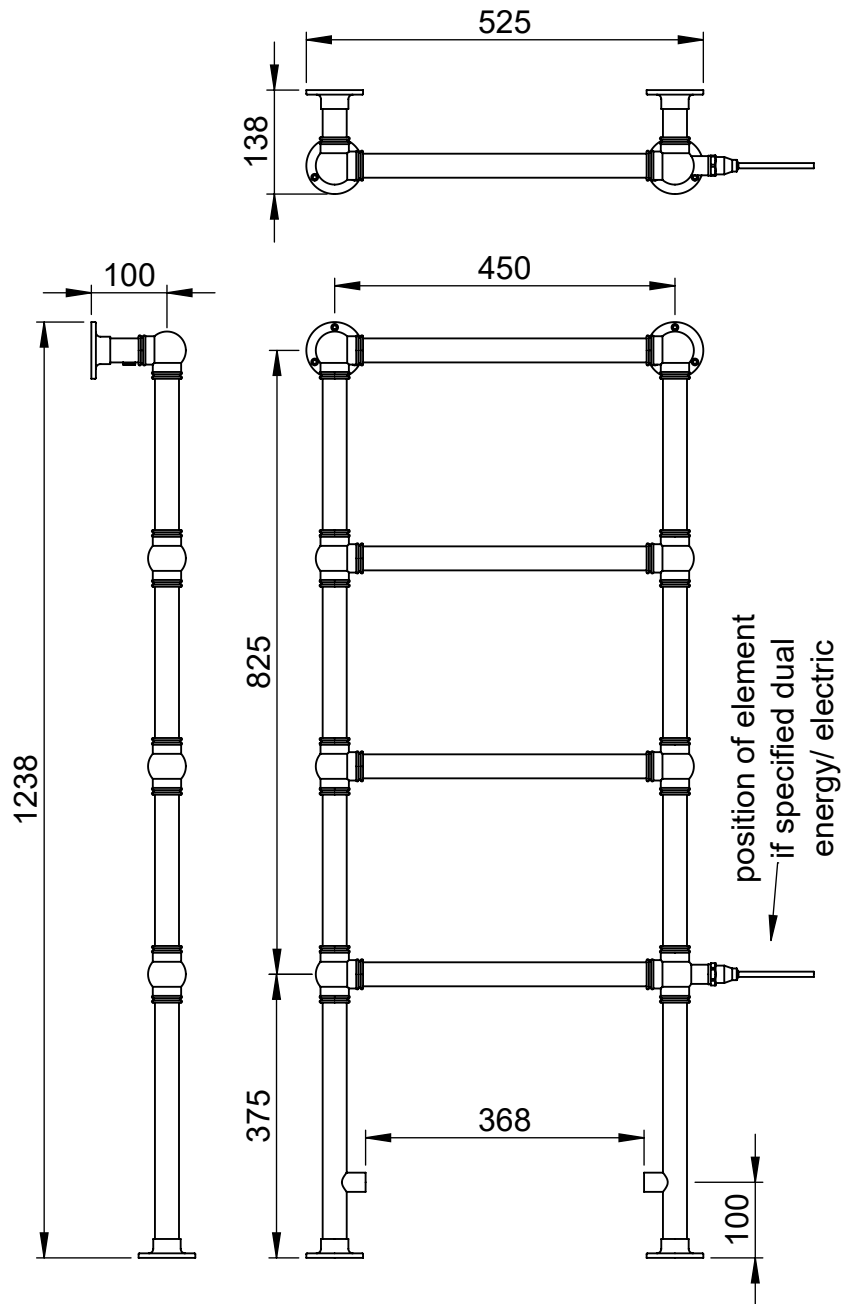

## 1238x525

Height: 1238

Width: 525

Depth: 138

Weight HO: 9.5 kg

EO: 15.5 kg

Tube  $\phi$  : 31.8

Face-Face Connections: 368

Elec. element if specified: 125

Output @ 50°C  $\Delta$  T Watts: 239

BTUs: 817

All dimensions in millimetres

Manufactured from ISO/CEN CuZn36As (BS CZ126) brass tube

Vogue UK Ltd. reserve the right to alter specifications without prior notice.  
ALL MEASUREMENTS ARE NOMINAL DIMENSIONS ONLY, AND ARE NOT BINDING.