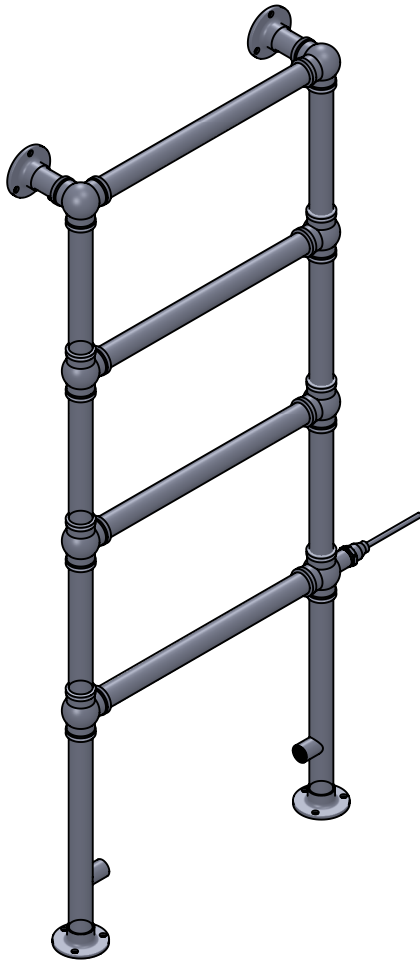

## 1238x525

Height: 1238

Width: 525

Depth: 138

Weight HO: 9.5 kg

EO: 15.5 kg

Tube  $\phi$  : 31.8

Face-Face Connections: 368

Elec. element if specified: 125

Output @ 50°C  $\Delta$  T Watts: 239

BTUs: 817

All dimensions in millimetres

Manufactured from ISO/CEN CuZn36As (BS CZ126) brass tube

Vogue UK Ltd. reserve the right to alter specifications without prior notice.  
ALL MEASUREMENTS ARE NOMINAL DIMENSIONS ONLY, AND ARE NOT BINDING.