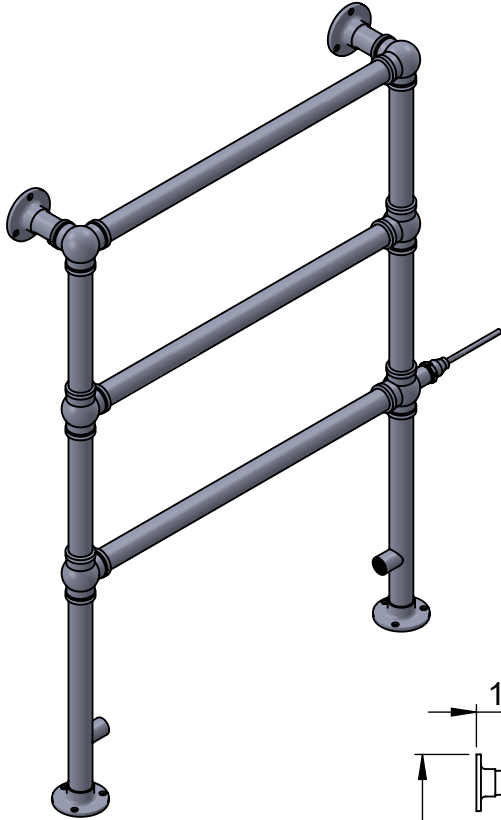

# OG003B-BR

## 938x675

Height: 938  
 Width: 675  
 Depth: 138  
 Weight HO: kg  
 EO: kg

Tube  $\phi$ : 31.8  
 Face-Face Connections: 518  
 Elec. element if specified: 125  
 Output @ 50°C  $\Delta$  T Watts: 195  
 BTUs: 665

All dimensions in millimetres

Manufactured from ISO/CEN CuZn36As (BS CZ126) brass tube

Vogue UK Ltd. reserve the right to alter specifications without prior notice.  
 ALL MEASUREMENTS ARE NOMINAL DIMENSIONS ONLY, AND ARE NOT BINDING.