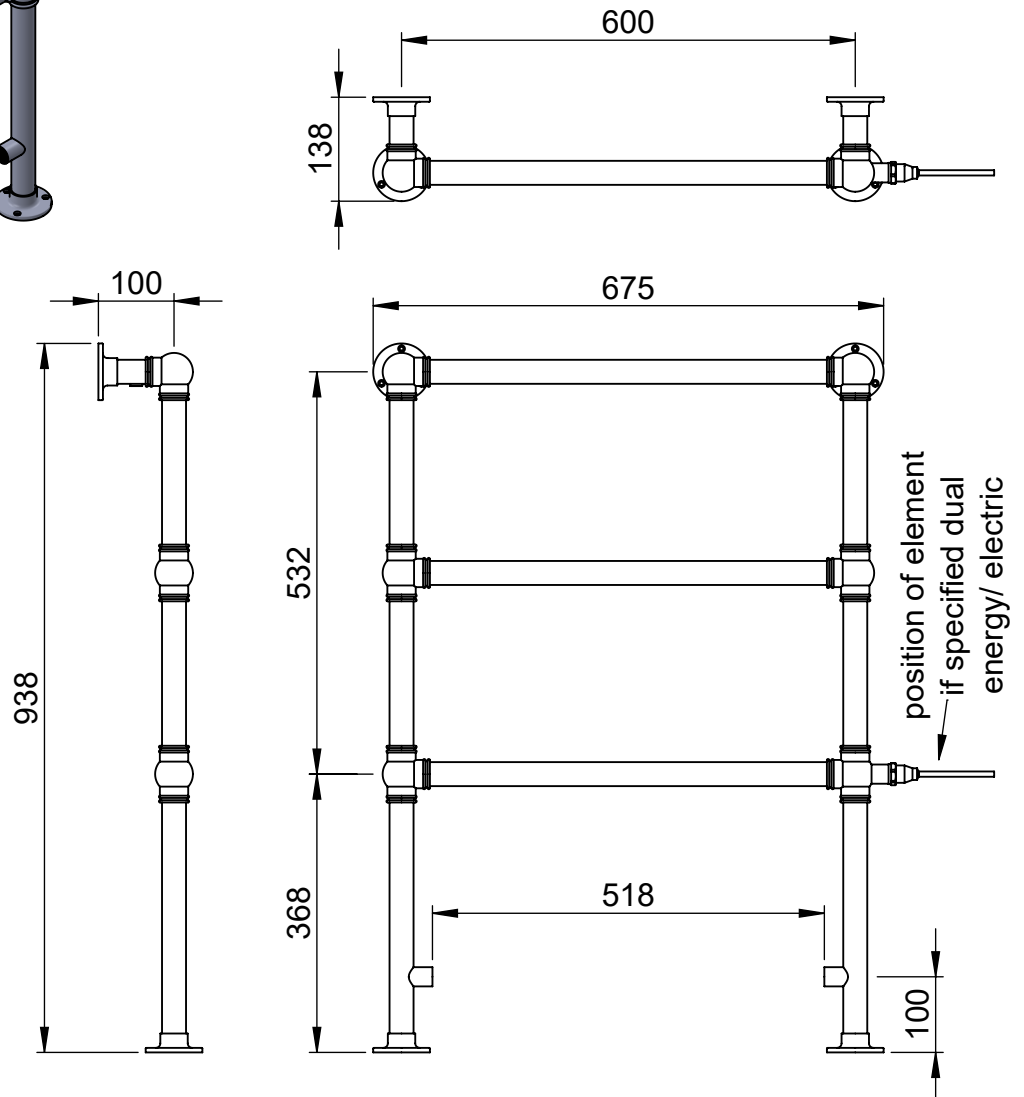

## 938x675

Height: 938  
 Width: 675  
 Depth: 138  
 Weight HO: kg  
 EO: kg

Tube  $\phi$ : 31.8  
 Face-Face Connections: 518  
 Elec. element if specified: 125  
 Output @ 50°C  $\Delta$  T Watts: 195  
 BTUs: 665

All dimensions in millimetres

Manufactured from ISO/CEN CuZn36As (BS CZ126) brass tube

Vogue UK Ltd. reserve the right to alter specifications without prior notice.  
 ALL MEASUREMENTS ARE NOMINAL DIMENSIONS ONLY, AND ARE NOT BINDING.