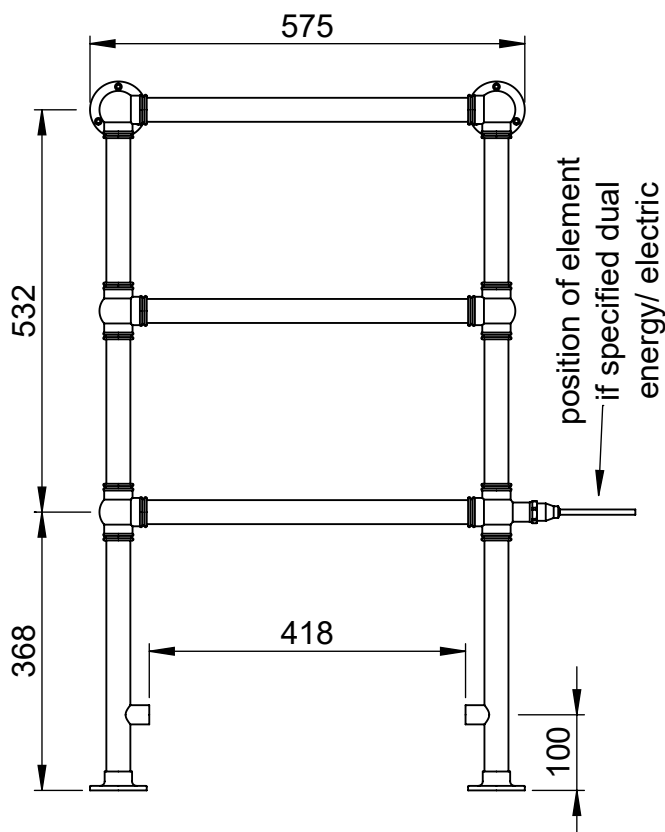

OG003A-BR

938x575

Height: 938
 Width: 575
 Depth: 138
 Weight HO: kg
 EO: kg

Tube ϕ : 31.8
 Face-Face Connections: 418
 Elec. element if specified: 100
 Output @ 50°C Δ T Watts: 163
 BTUs: 556

All dimensions in millimetres

Manufactured from ISO/CEN CuZn36As (BS CZ126) brass tube

Vogue UK Ltd. reserve the right to alter specifications without prior notice.
 ALL MEASUREMENTS ARE NOMINAL DIMENSIONS ONLY, AND ARE NOT BINDING.