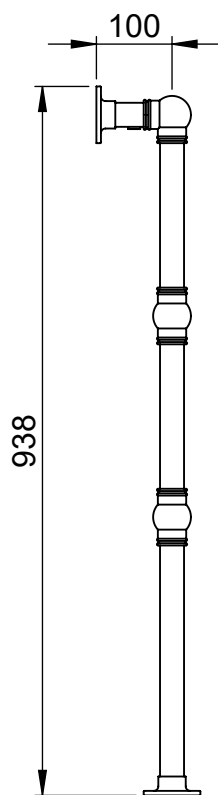

OG003A-BR

938x575

Height: 938
 Width: 575
 Depth: 138
 Weight HO: kg
 EO: kg

Tube ϕ : 31.8
 Face-Face Connections: 418
 Elec. element if specified: 100
 Output @ 50°C Δ T Watts: 163
 BTUs: 556

All dimensions in millimetres

Manufactured from ISO/CEN CuZn36As (BS CZ126) brass tube

Vogue UK Ltd. reserve the right to alter specifications without prior notice.
 ALL MEASUREMENTS ARE NOMINAL DIMENSIONS ONLY, AND ARE NOT BINDING.