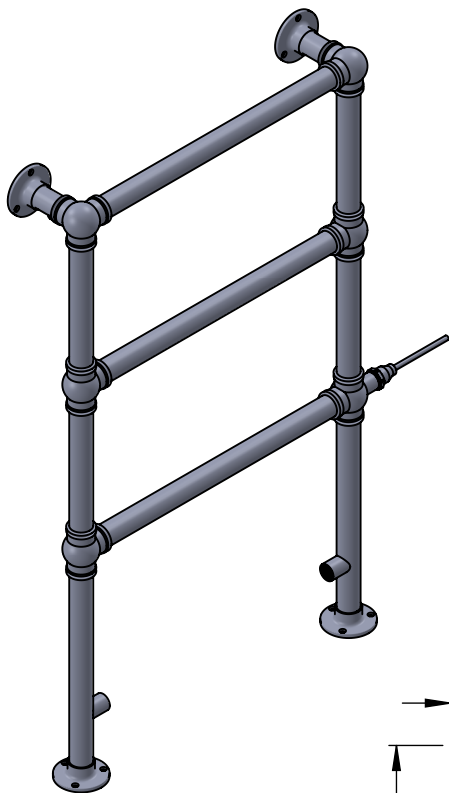

OG003A-BR

938x575

Height: 938
 Width: 575
 Depth: 138
 Weight HO: kg
 EO: kg

Tube ϕ : 31.8
 Face-Face Connections: 418
 Elec. element if specified: 100
 Output @ 50°C Δ T Watts: 163
 BTUs: 556

All dimensions in millimetres

Manufactured from ISO/CEN CuZn36As (BS CZ126) brass tube

Vogue UK Ltd. reserve the right to alter specifications without prior notice.
 ALL MEASUREMENTS ARE NOMINAL DIMENSIONS ONLY, AND ARE NOT BINDING.