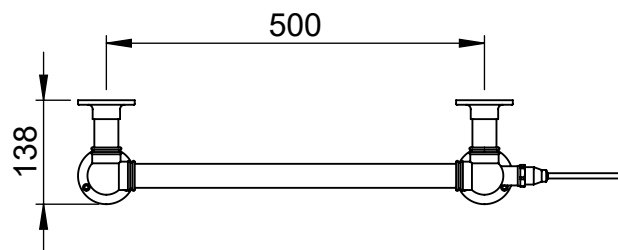

OG003A-BR

938x575

Height: 938
 Width: 575
 Depth: 138
 Weight HO: kg
 EO: kg

Tube ϕ : 31.8
 Face-Face Connections: 418
 Elec. element if specified: 100
 Output @ 50°C Δ T Watts: 163
 BTUs: 556

All dimensions in millimetres

Manufactured from ISO/CEN CuZn36As (BS CZ126) brass tube

Vogue UK Ltd. reserve the right to alter specifications without prior notice.
 ALL MEASUREMENTS ARE NOMINAL DIMENSIONS ONLY, AND ARE NOT BINDING.