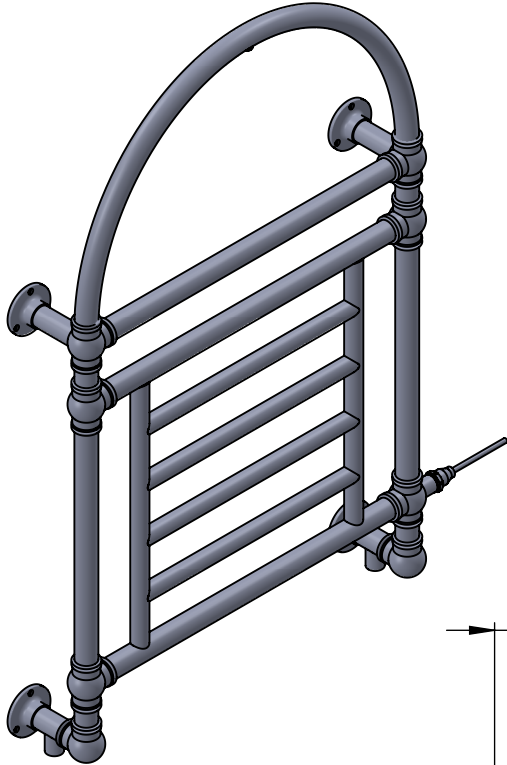

OG018

1050x675

Height: 1050
 Width: 675
 Depth: 135
 Weight HO: kg
 EO: kg

Tube ϕ : 31.8 + 25.4
 Pipe Centres: 600
 Elec. element if specified: 200
 Output @ 50°C Δ T Watts: 399
 BTUs: 1361

All dimensions in millimetres

Manufactured from ISO/CEN CuZn36As (BS CZ126) brass tube

Vogue UK Ltd. reserve the right to alter specifications without prior notice.
 ALL MEASUREMENTS ARE NOMINAL DIMENSIONS ONLY, AND ARE NOT BINDING.