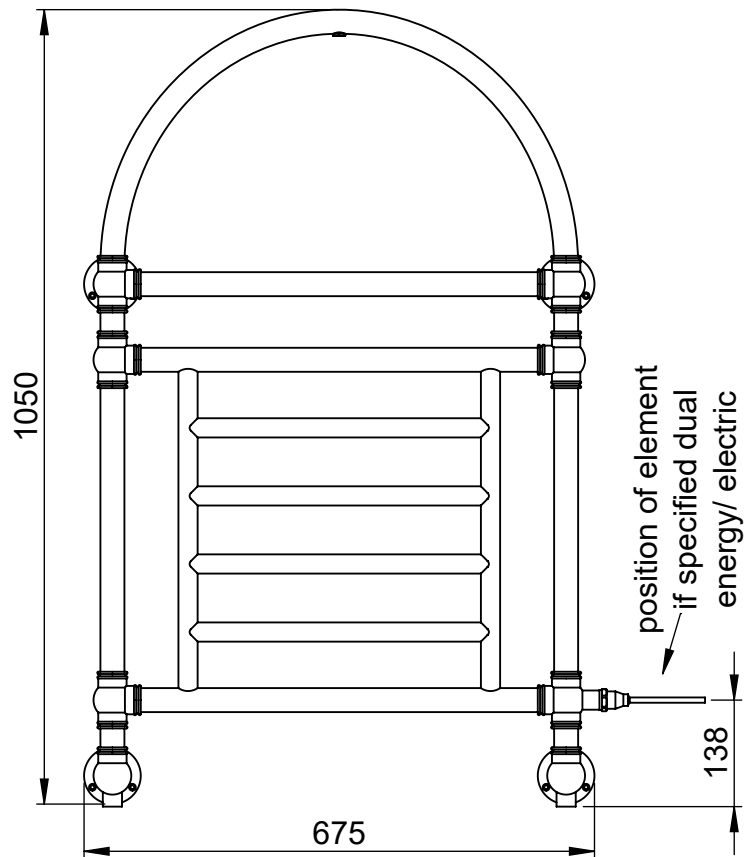

OG018

1050x675

Height: 1050
 Width: 675
 Depth: 135
 Weight HO: kg
 EO: kg

Tube ϕ : 31.8 + 25.4
 Pipe Centres: 600
 Elec. element if specified: 200
 Output @ 50°C Δ T Watts: 399
 BTUs: 1361

All dimensions in millimetres

Manufactured from ISO/CEN CuZn36As (BS CZ126) brass tube

Vogue UK Ltd. reserve the right to alter specifications without prior notice.
 ALL MEASUREMENTS ARE NOMINAL DIMENSIONS ONLY, AND ARE NOT BINDING.