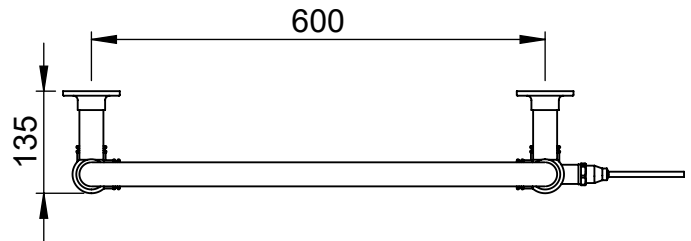

OG018

1050x675

Height: 1050
 Width: 675
 Depth: 135
 Weight HO: kg
 EO: kg

Tube ϕ : 31.8 + 25.4
 Pipe Centres: 600
 Elec. element if specified: 200
 Output @ 50°C Δ T Watts: 399
 BTUs: 1361

All dimensions in millimetres

Manufactured from ISO/CEN CuZn36As (BS CZ126) brass tube

Vogue UK Ltd. reserve the right to alter specifications without prior notice.
 ALL MEASUREMENTS ARE NOMINAL DIMENSIONS ONLY, AND ARE NOT BINDING.