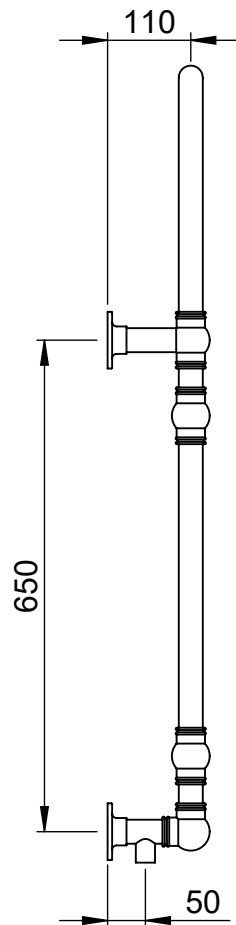

OG018

1050x675

Height: 1050
 Width: 675
 Depth: 135
 Weight HO: kg
 EO: kg

Tube ϕ : 31.8 + 25.4
 Pipe Centres: 600
 Elec. element if specified: 200
 Output @ 50°C Δ T Watts: 399
 BTUs: 1361

All dimensions in millimetres

Manufactured from ISO/CEN CuZn36As (BS CZ126) brass tube

Vogue UK Ltd. reserve the right to alter specifications without prior notice.
 ALL MEASUREMENTS ARE NOMINAL DIMENSIONS ONLY, AND ARE NOT BINDING.