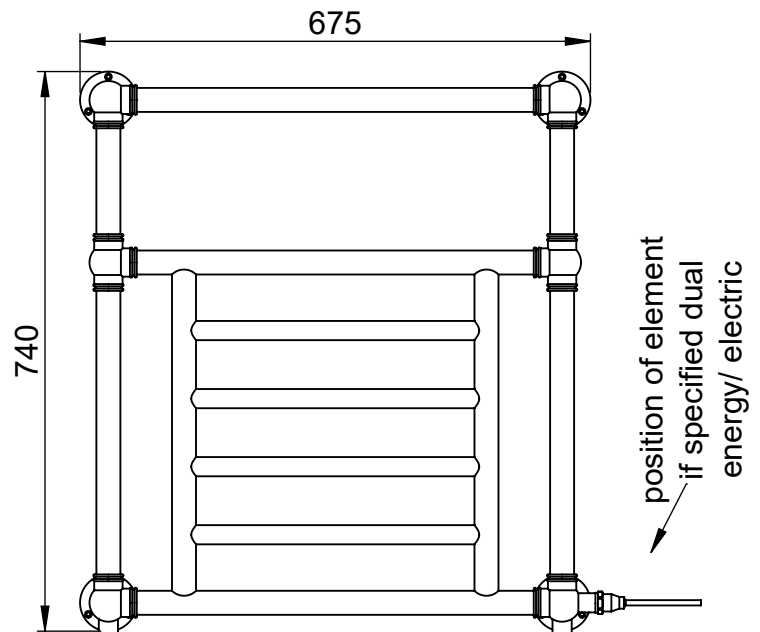

OG019D 740x675

Height: 740

Width: 675

Depth: 135

Weight HO: 6.5 kg

EO: 13.5 kg

Tube ϕ : 31.8 + 25.4

Pipe Centres: 600

Elec. element if specified: 125

Output @ 50° C Δ T Watts: 290

BTUs: 989

All dimensions in millimetres

Manufactured from ISO/CEN CuZn36As (BS CZ126) brass tube

Vogue UK Ltd. reserve the right to alter specifications without prior notice.
ALL MEASUREMENTS ARE NOMINAL DIMENSIONS ONLY, AND ARE NOT BINDING.