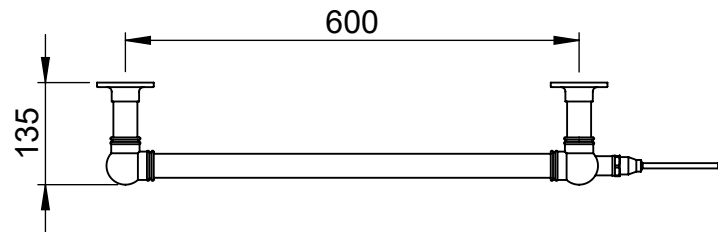

OG019D 740x675

Height: 740

Width: 675

Depth: 135

Weight HO: 6.5 kg

EO: 13.5 kg

Tube ϕ : 31.8 + 25.4

Pipe Centres: 600

Elec. element if specified: 125

Output @ 50° C Δ T Watts: 290

BTUs: 989

All dimensions in millimetres

Manufactured from ISO/CEN CuZn36As (BS CZ126) brass tube

Vogue UK Ltd. reserve the right to alter specifications without prior notice.
ALL MEASUREMENTS ARE NOMINAL DIMENSIONS ONLY, AND ARE NOT BINDING.