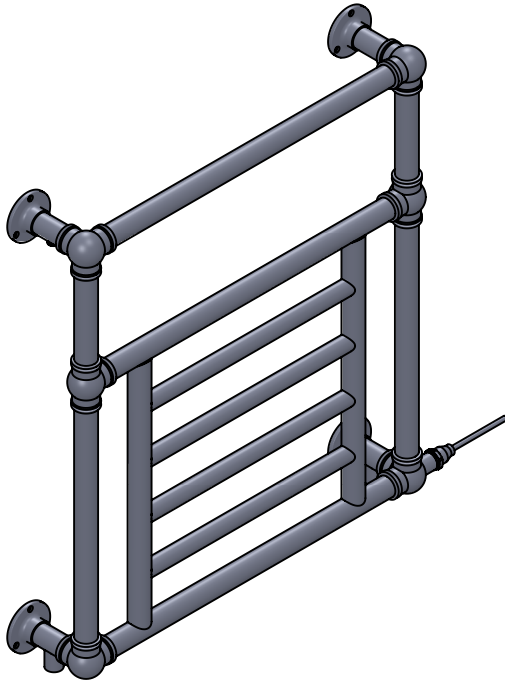

OG019D 740x675

Height: 740

Width: 675

Depth: 135

Weight HO: 6.5 kg

EO: 13.5 kg

Tube ϕ : 31.8 + 25.4

Pipe Centres: 600

Elec. element if specified: 125

Output @ 50° C Δ T Watts: 290

BTUs: 989

All dimensions in millimetres

Manufactured from ISO/CEN CuZn36As (BS CZ126) brass tube

Vogue UK Ltd. reserve the right to alter specifications without prior notice.
ALL MEASUREMENTS ARE NOMINAL DIMENSIONS ONLY, AND ARE NOT BINDING.