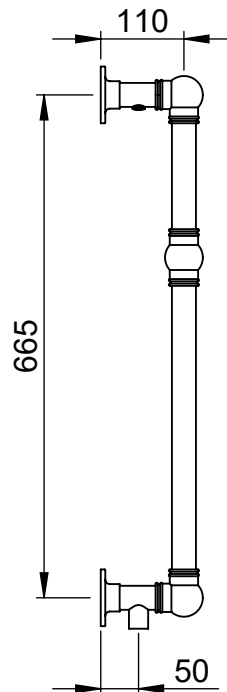

OG019D 740x675

Height: 740

Width: 675

Depth: 135

Weight HO: 6.5 kg

EO: 13.5 kg

Tube ϕ : 31.8 + 25.4

Pipe Centres: 600

Elec. element if specified: 125

Output @ 50° C Δ T Watts: 290

BTUs: 989

All dimensions in millimetres

Manufactured from ISO/CEN CuZn36As (BS CZ126) brass tube

Vogue UK Ltd. reserve the right to alter specifications without prior notice.
ALL MEASUREMENTS ARE NOMINAL DIMENSIONS ONLY, AND ARE NOT BINDING.