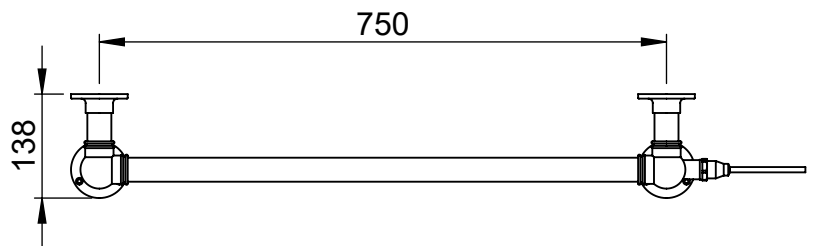

OG019B 938x825

Height: 938

Width: 825

Depth: 138

Weight HO: 7.5 kg

EO: 14.5 kg

Tube ϕ : 31.8 + 25.4

Face-Face Connections: 668

Elec. element if specified: 150

Output @ 50° C Δ T Watts: 372

BTUs: 1269

All dimensions in millimetres

Manufactured from ISO/CEN CuZn36As (BS CZ126) brass tube

Vogue UK Ltd. reserve the right to alter specifications without prior notice.
ALL MEASUREMENTS ARE NOMINAL DIMENSIONS ONLY, AND ARE NOT BINDING.