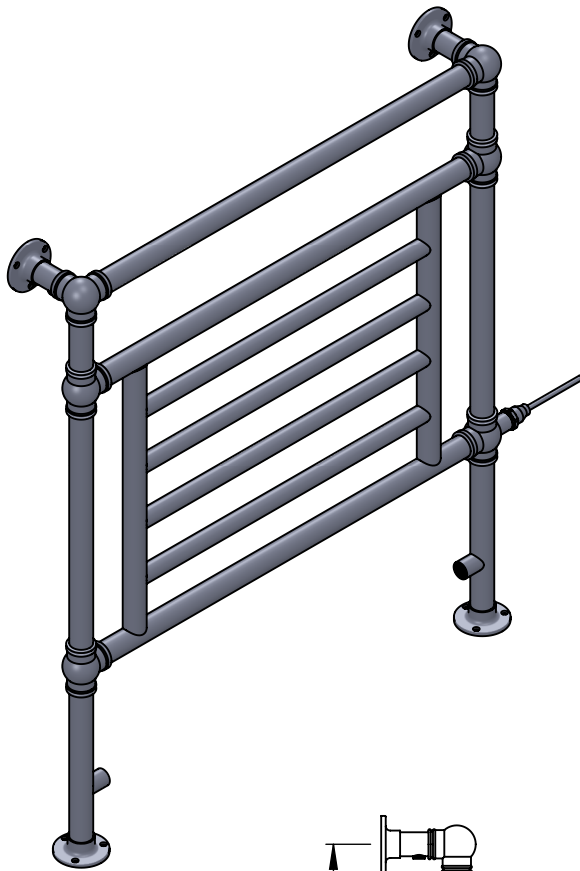

OG019B 938x825

Height: 938

Width: 825

Depth: 138

Weight HO: 7.5 kg

EO: 14.5 kg

Tube ϕ : 31.8 + 25.4

Face-Face Connections: 668

Elec. element if specified: 150

Output @ 50° C Δ T Watts: 372

BTUs: 1269

All dimensions in millimetres

Manufactured from ISO/CEN CuZn36As (BS CZ126) brass tube

Vogue UK Ltd. reserve the right to alter specifications without prior notice.
ALL MEASUREMENTS ARE NOMINAL DIMENSIONS ONLY, AND ARE NOT BINDING.