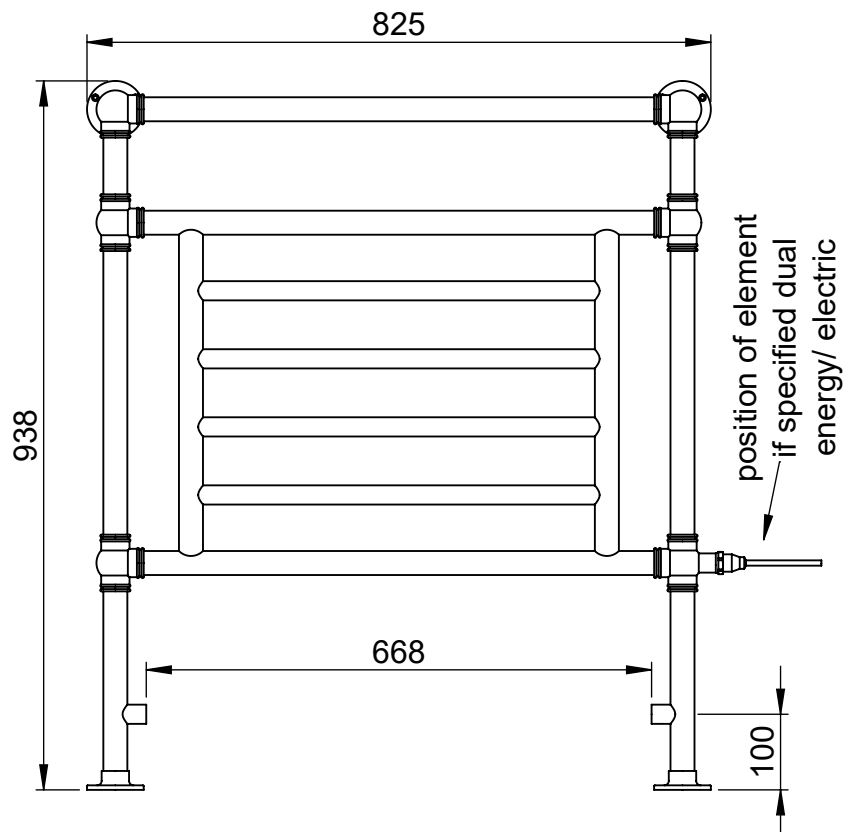

OG019B 938x825

Height: 938

Width: 825

Depth: 138

Weight HO: 7.5 kg

EO: 14.5 kg

Tube ϕ : 31.8 + 25.4

Face-Face Connections: 668

Elec. element if specified: 150

Output @ 50° C Δ T Watts: 372

BTUs: 1269

All dimensions in millimetres

Manufactured from ISO/CEN CuZn36As (BS CZ126) brass tube

Vogue UK Ltd. reserve the right to alter specifications without prior notice.
ALL MEASUREMENTS ARE NOMINAL DIMENSIONS ONLY, AND ARE NOT BINDING.