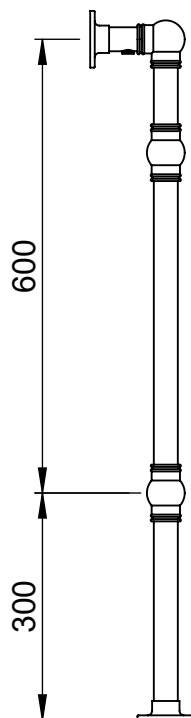

OG019B 938x825

Height: 938

Width: 825

Depth: 138

Weight HO: 7.5 kg

EO: 14.5 kg

Tube ϕ : 31.8 + 25.4

Face-Face Connections: 668

Elec. element if specified: 150

Output @ 50° C Δ T Watts: 372

BTUs: 1269

All dimensions in millimetres

Manufactured from ISO/CEN CuZn36As (BS CZ126) brass tube

Vogue UK Ltd. reserve the right to alter specifications without prior notice.
ALL MEASUREMENTS ARE NOMINAL DIMENSIONS ONLY, AND ARE NOT BINDING.