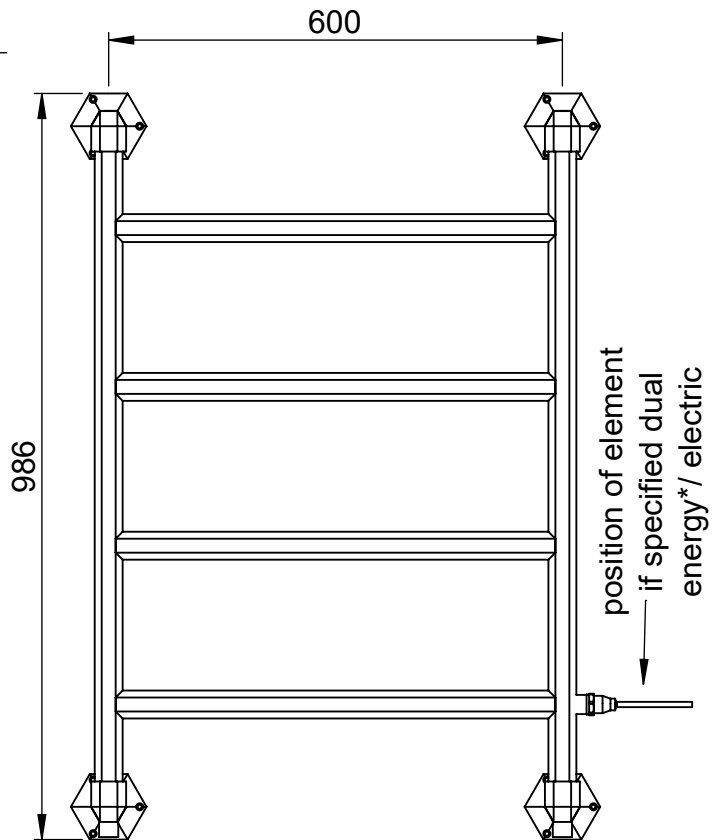

OG010C 986x700

Height: 986
Width: 700
Depth: 145
Weight HO: kg
EO: kg

Tube ϕ : 32 Hex
Pipe Centres: 600
Elec. element if specified: 125
Output @ 50° C Δ T Watts: 263
BTUs: 899

All dimensions in millimetres

Manufactured from ISO/CEN CuZn36As (BS CZ126) brass tube

*Dual energy models require a conversion-tee, consult relevant drawing for details.

Vogue UK Ltd. reserve the right to alter specifications without prior notice.
ALL MEASUREMENTS ARE NOMINAL DIMENSIONS ONLY, AND ARE NOT BINDING.