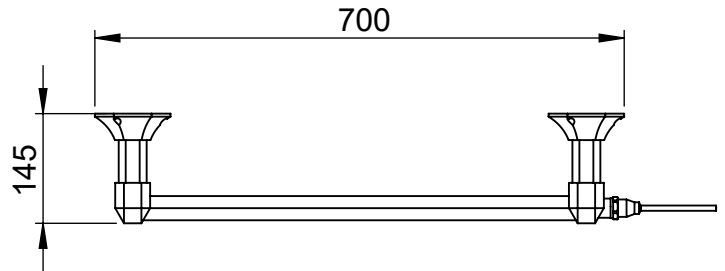

OG010C 986x700

Height: 986
Width: 700
Depth: 145
Weight HO: kg
EO: kg

Tube ϕ : 32 Hex
Pipe Centres: 600
Elec. element if specified: 125
Output @ 50° C Δ T Watts: 263
BTUs: 899

All dimensions in millimetres

Manufactured from ISO/CEN CuZn36As (BS CZ126) brass tube

*Dual energy models require a conversion-tee, consult relevant drawing for details.

Vogue UK Ltd. reserve the right to alter specifications without prior notice.
ALL MEASUREMENTS ARE NOMINAL DIMENSIONS ONLY, AND ARE NOT BINDING.