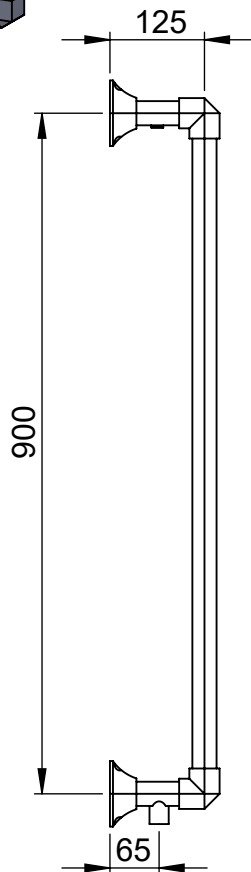

OG010C 986x700

Height: 986
Width: 700
Depth: 145
Weight HO: kg
EO: kg

Tube ϕ : 32 Hex
Pipe Centres: 600
Elec. element if specified: 125
Output @ 50° C Δ T Watts: 263
BTUs: 899

All dimensions in millimetres

Manufactured from ISO/CEN CuZn36As (BS CZ126) brass tube

*Dual energy models require a conversion-tee, consult relevant drawing for details.

Vogue UK Ltd. reserve the right to alter specifications without prior notice.
ALL MEASUREMENTS ARE NOMINAL DIMENSIONS ONLY, AND ARE NOT BINDING.