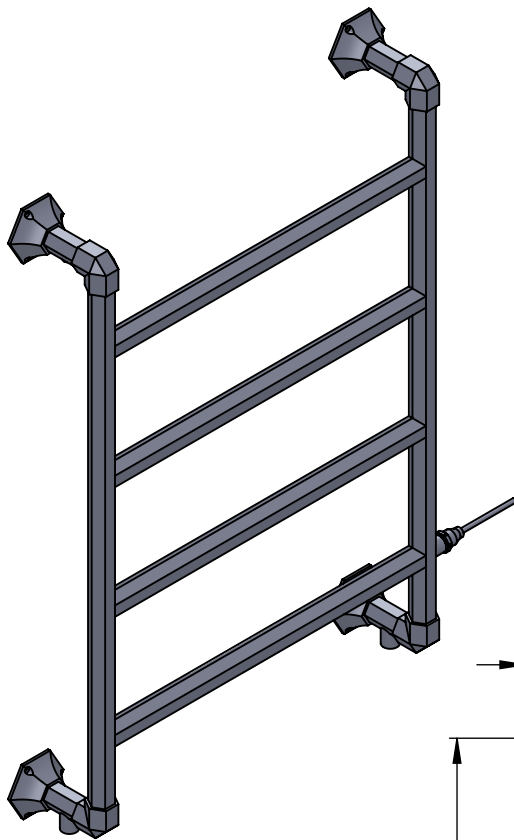

OG010C 986x700

Height: 986
Width: 700
Depth: 145
Weight HO: kg
EO: kg

Tube ϕ : 32 Hex
Pipe Centres: 600
Elec. element if specified: 125
Output @ 50° C Δ T Watts: 263
BTUs: 899

All dimensions in millimetres

Manufactured from ISO/CEN CuZn36As (BS CZ126) brass tube

*Dual energy models require a conversion-tee, consult relevant drawing for details.

Vogue UK Ltd. reserve the right to alter specifications without prior notice.
ALL MEASUREMENTS ARE NOMINAL DIMENSIONS ONLY, AND ARE NOT BINDING.